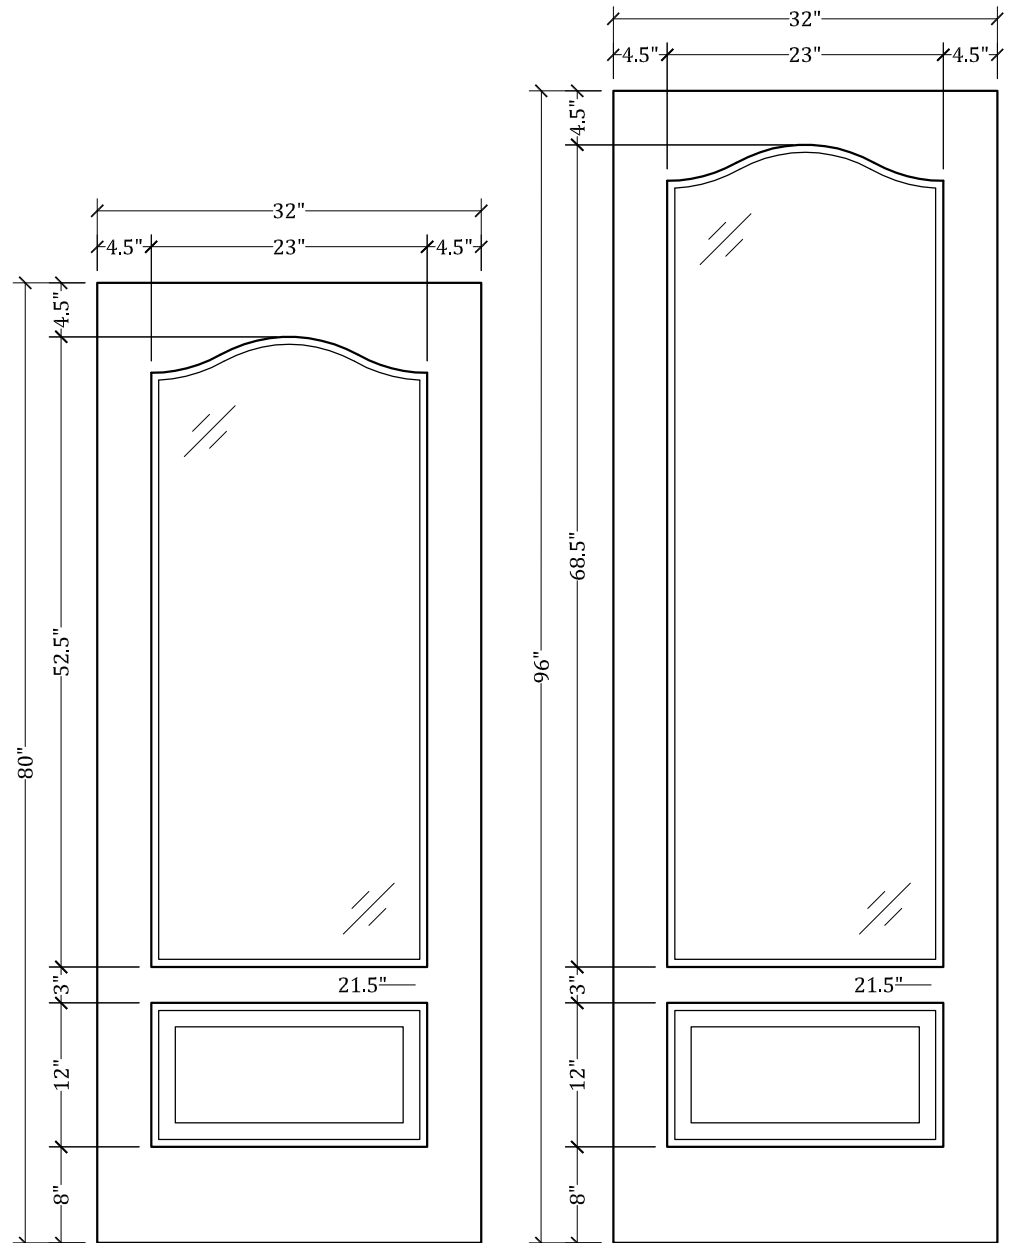

CC209.5 Lite Over Panel (Square Top/French Curve Glass)

Available in 4 Different Heights: 80", 84", 90" & 96"

Available in Multiple Widths: Ranging From 12" to 42"

Available with:

- Cope/Stick Construction
- Dado Construction
- Raised or Flat Panels
- Raised/Applied Moldings
- 5 1/2" Stiles Available