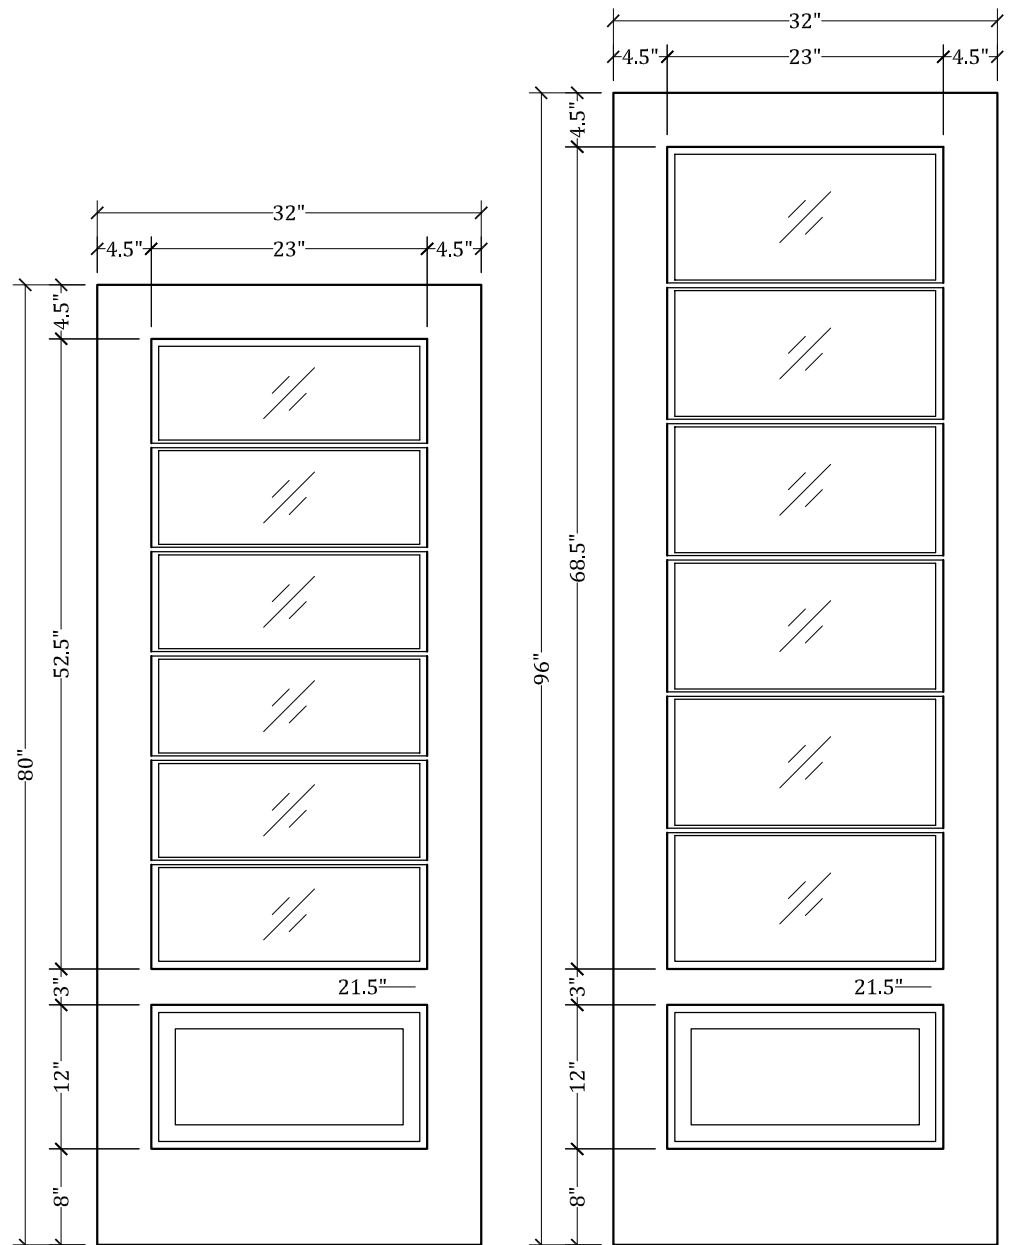

CC209 Lite Over Panel Door (1w X 6h)

Available in 4 Different Heights: 80", 84", 90" & 96"

Available in Multiple Widths: Ranging From 12" to 42"

Available with:

- Cope/Stick Construction
- Dado Construction
- Raised or Flat Panels
- Raised/Applied Moldings
- 5 1/2" Stiles Available