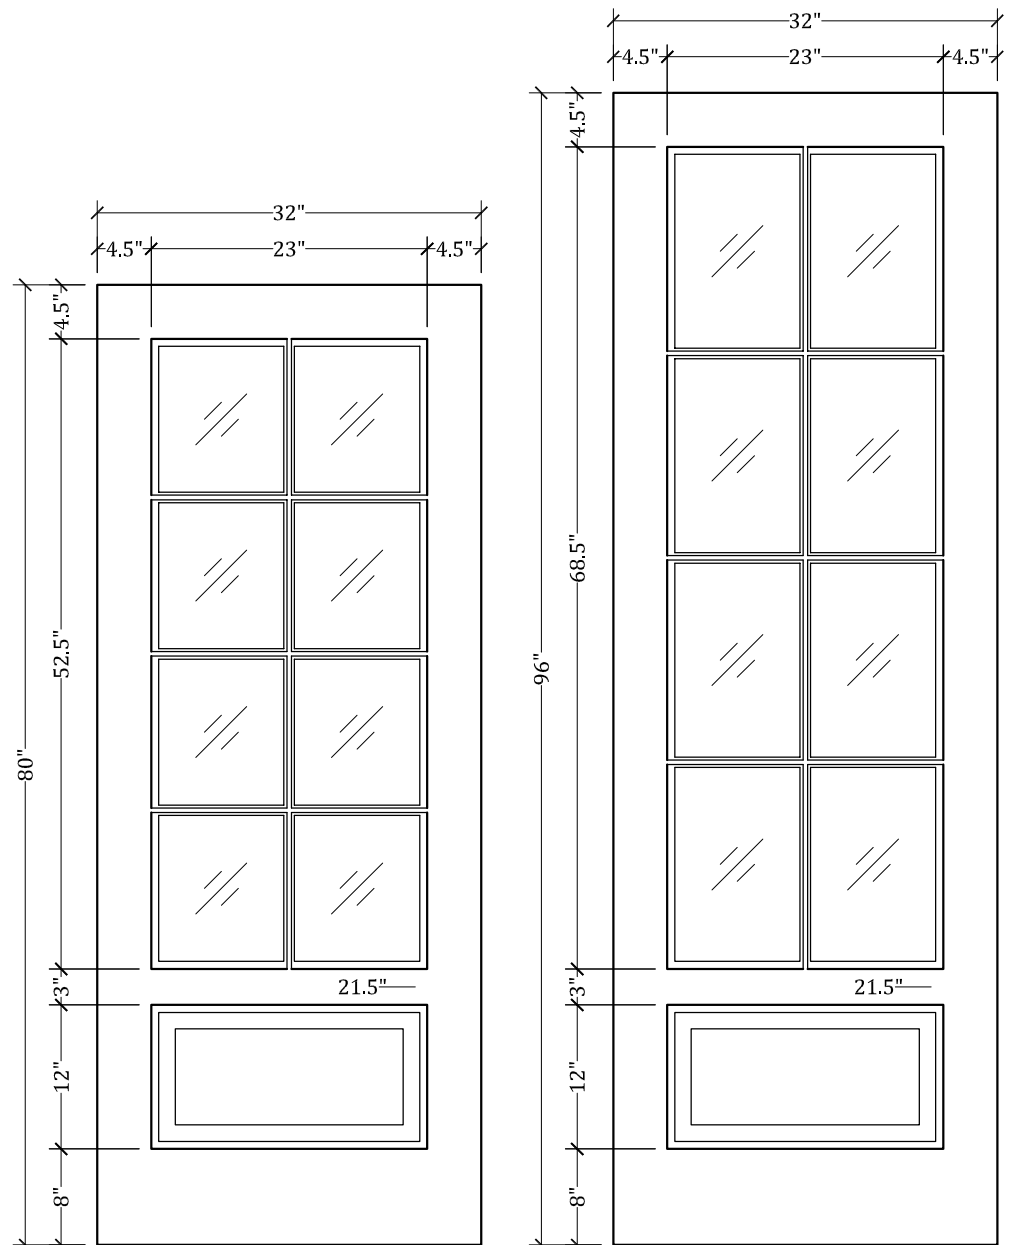

*CC209 Lite Over Panel Door (2w X 4h)*

*Available in 4 Different Heights: 80", 84", 90" & 96"*

*Available in Multiple Widths: Ranging From 12" to 42"*

**Available with:**

- Cope/Stick Construction
- Dado Construction
- Raised or Flat Panels
- Raised/Applied Moldings
- 5 1/2" Stiles Available