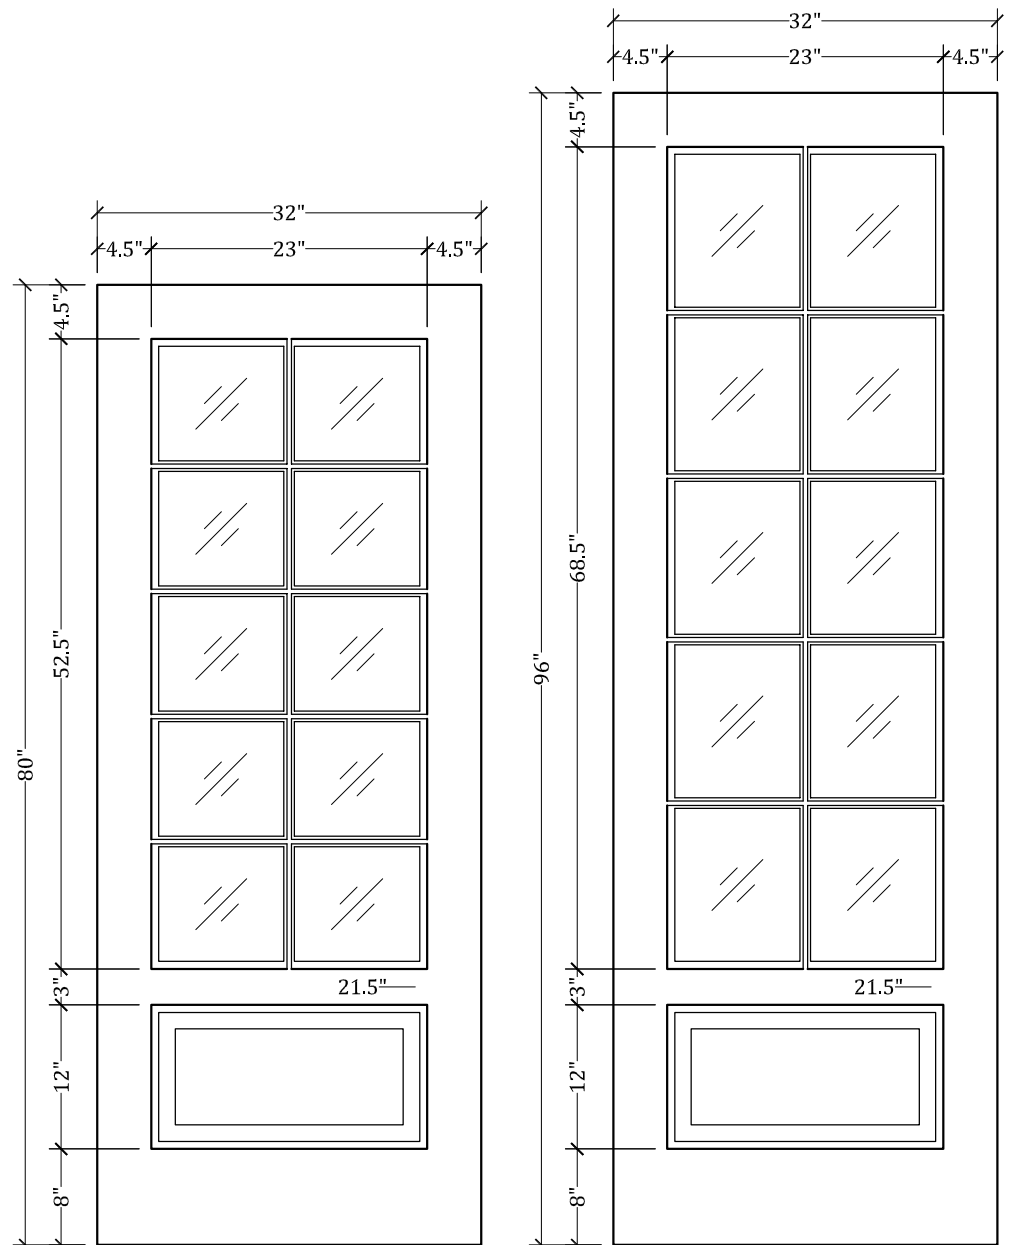

*CC209 Lite Over Panel Door (2w X 5h)*

*Available in 4 Different Heights: 80", 84", 90" & 96"*

*Available in Multiple Widths: Ranging From 12" to 42"*

**Available with:**

- Cope/Stick Construction
- Dado Construction
- Raised or Flat Panels
- Raised/Applied Moldings
- 5 1/2" Stiles Available