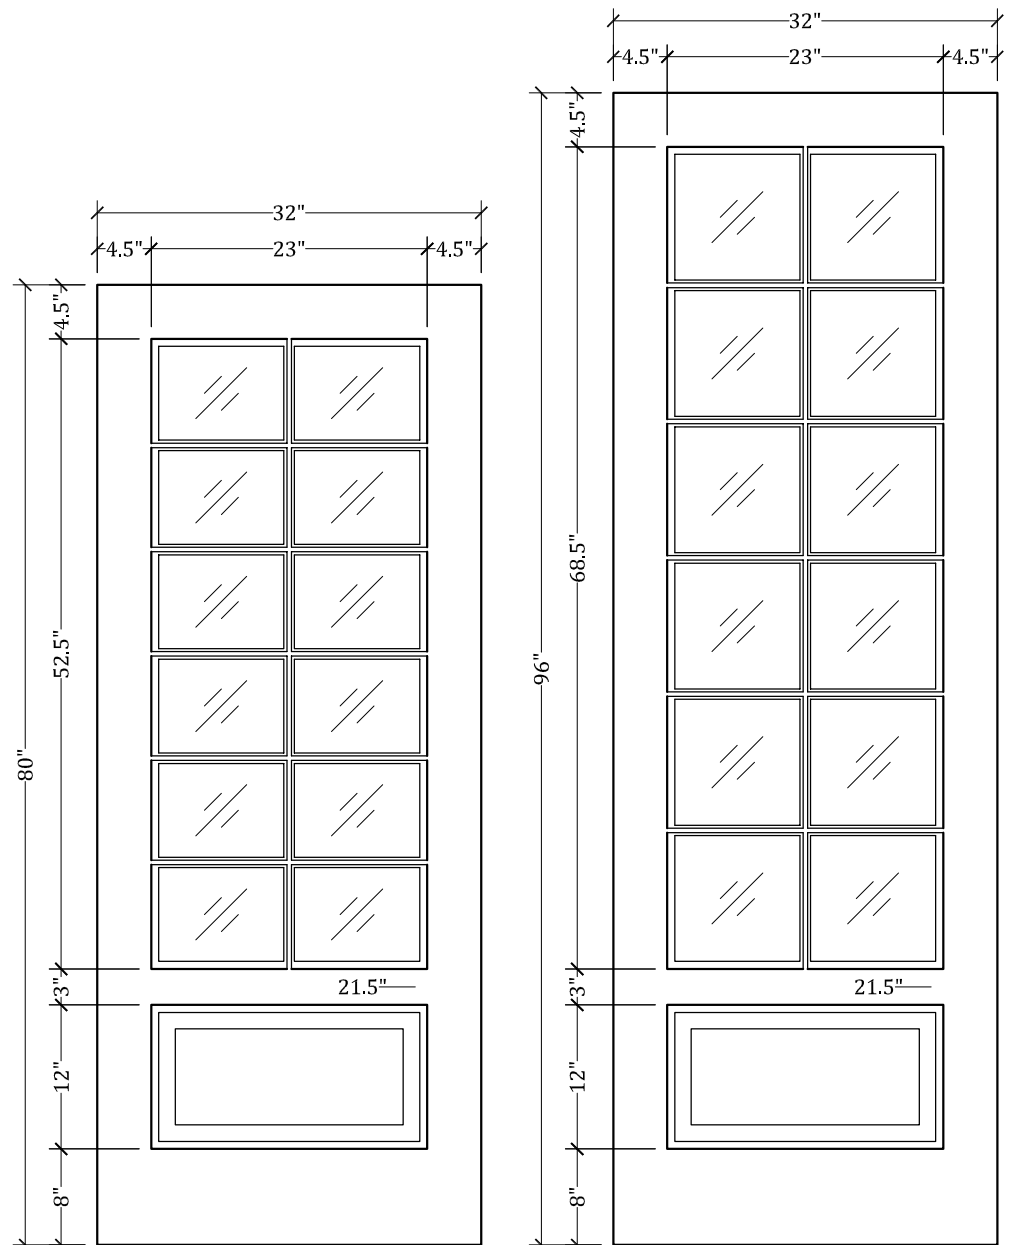

*CC209 Lite Over Panel Door (2w X 6h)*

*Available in 4 Different Heights: 80", 84", 90" & 96"*

*Available in Multiple Widths: Ranging From 12" to 42"*

**Available with:**

- Cope/Stick Construction
- Dado Construction
- Raised or Flat Panels
- Raised/Applied Moldings
- 5 1/2" Stiles Available