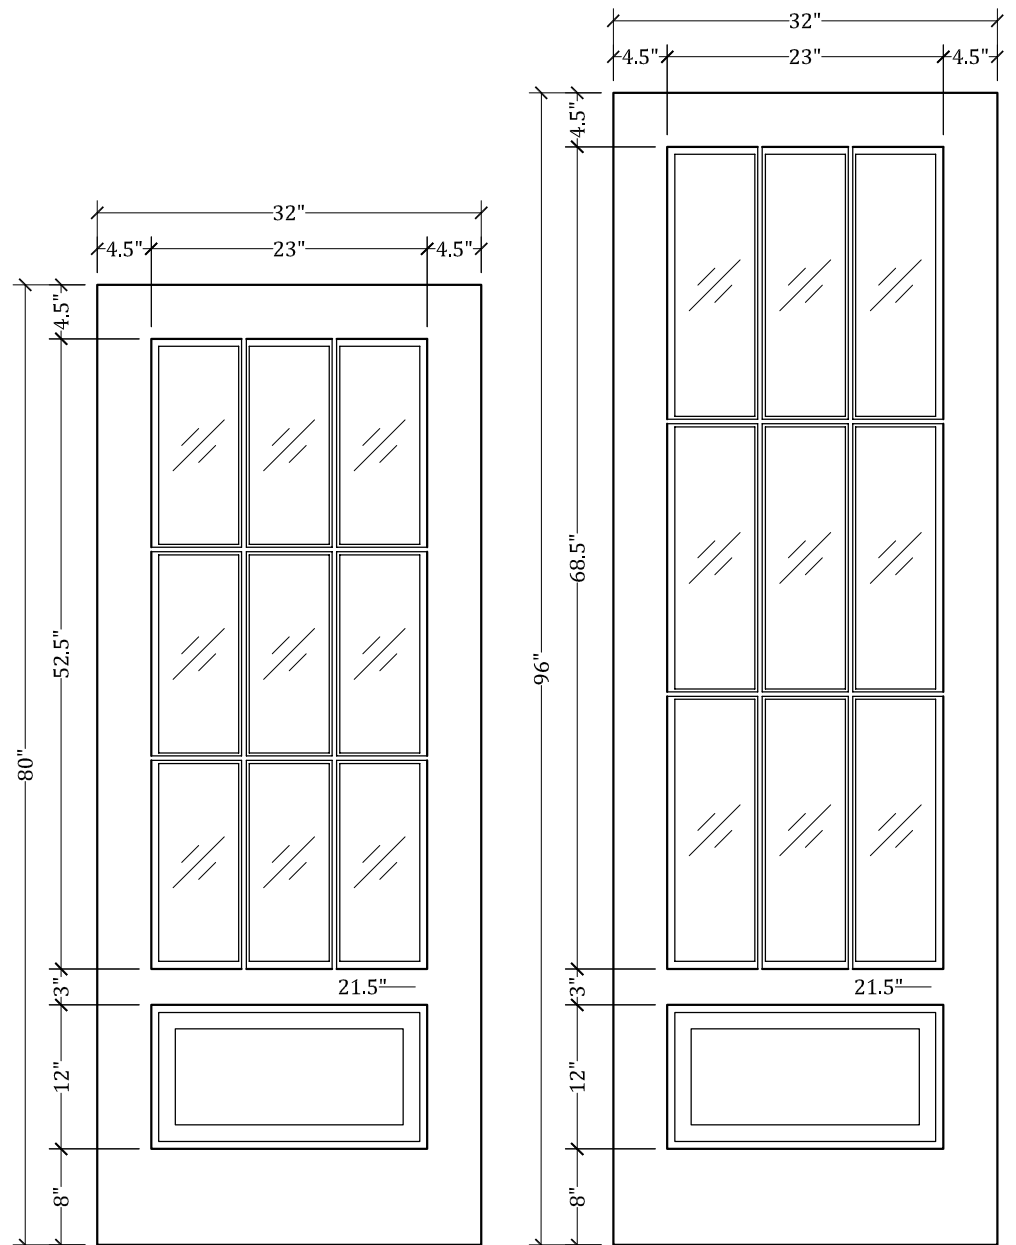

CC209 Lite Over Panel Door (3w X 3h)

Available in 4 Different Heights: 80", 84", 90" & 96"

Available in Multiple Widths: Ranging From 12" to 42"

Available with:

- Cope/Stick Construction
- Dado Construction
- Raised or Flat Panels
- Raised/Applied Moldings
- 5 1/2" Stiles Available