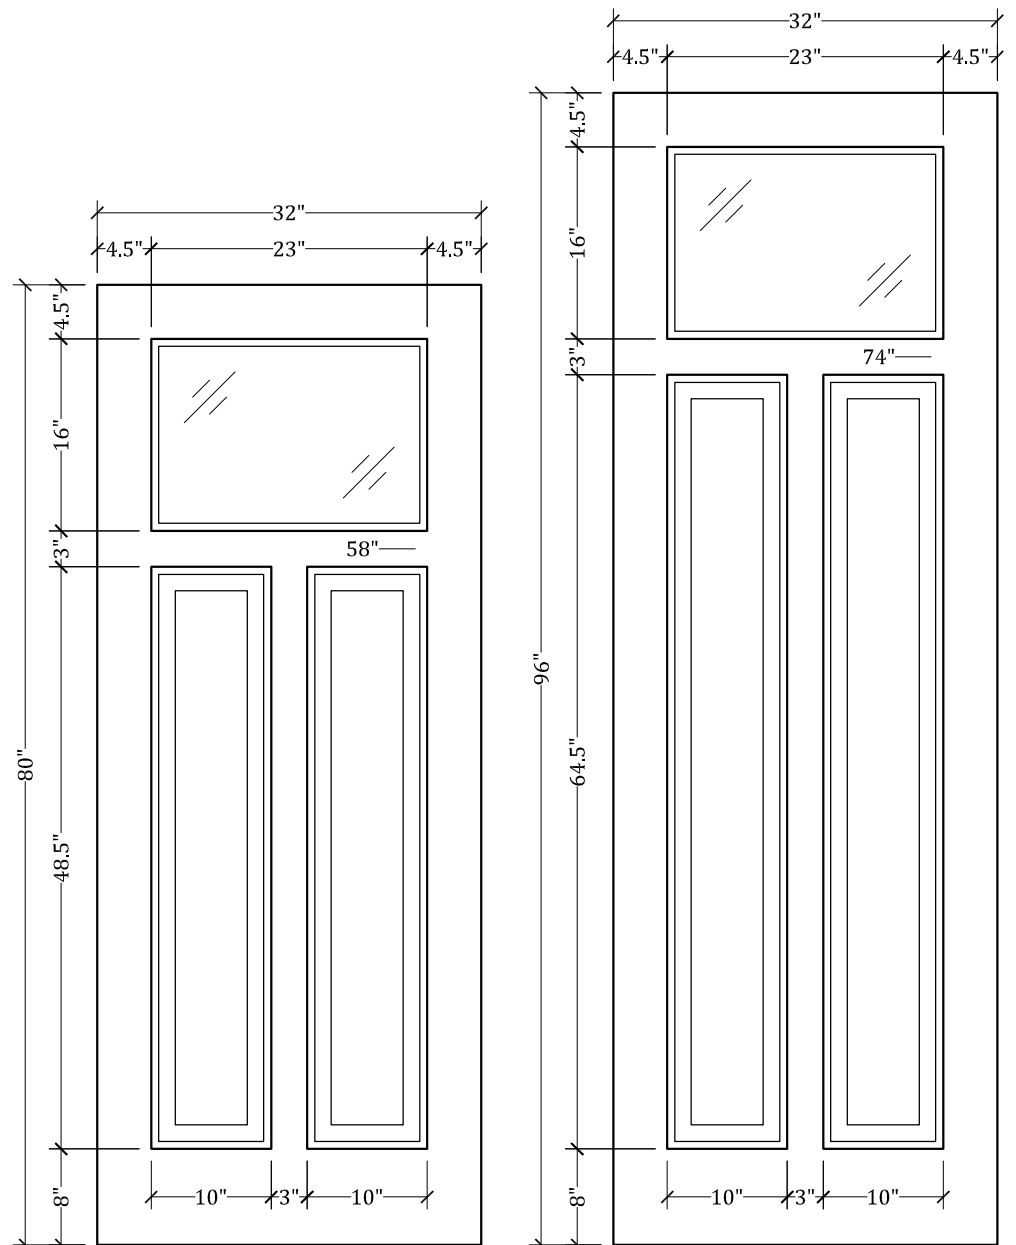

CC211 Lite Over 2 Panel (Square Top/Square Glass)

Available in 4 Different Heights: 80", 84", 90" & 96"

Available in Multiple Widths: Ranging From 12" to 42"

Available with:

- Cope/Stick Construction
- Dado Construction
- Raised or Flat Panels
- Raised/Applied Moldings
- 5 1/2" Stiles Available