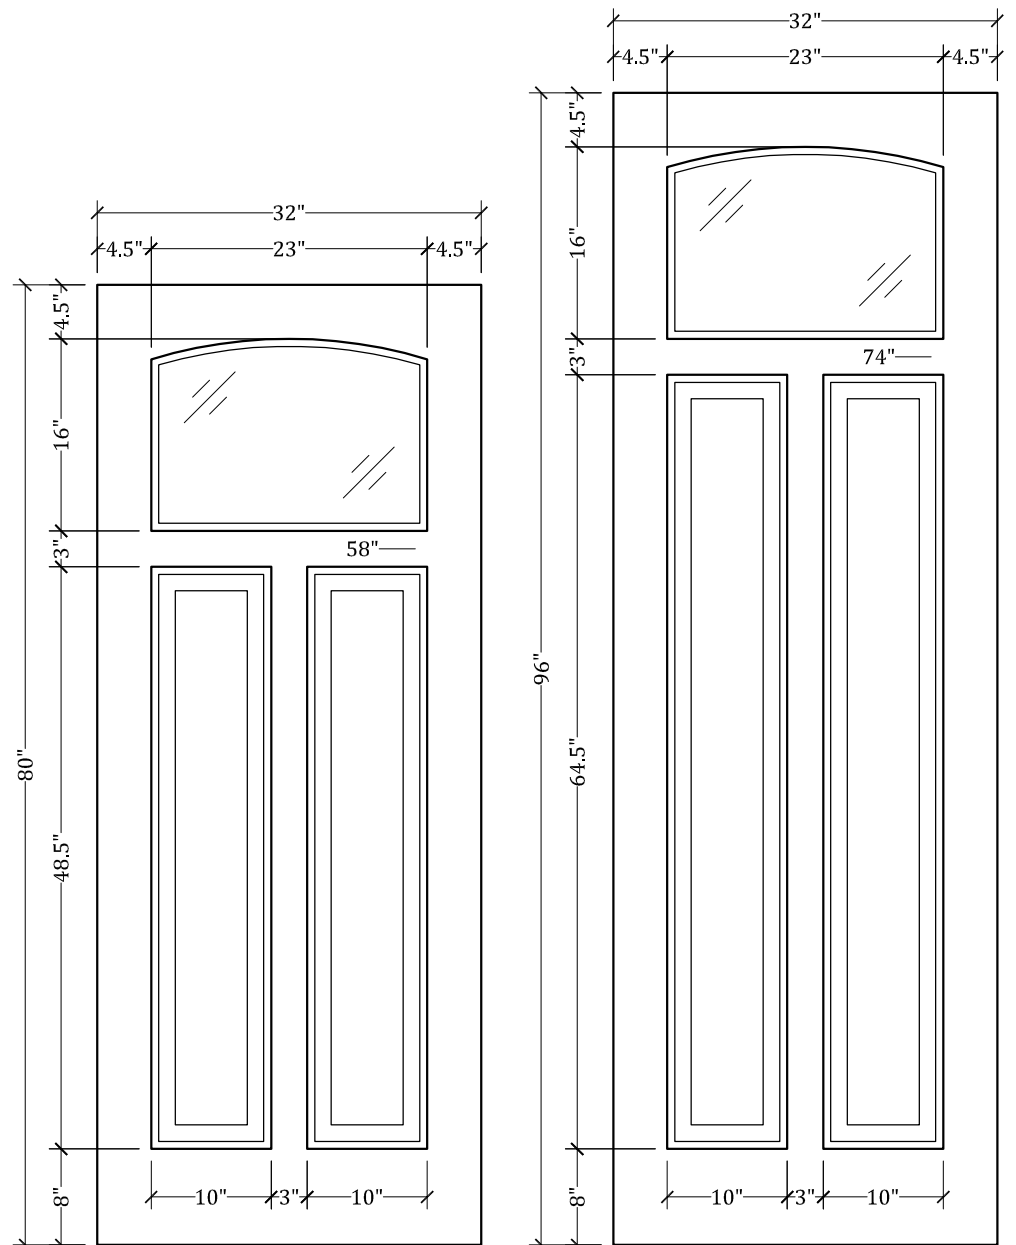

CC211.1 Lite Over 2 Panel (Square Top/Arch Glass)

Available in 4 Different Heights: 80", 84", 90" & 96"

Available in Multiple Widths: Ranging From 12" to 42"

Available with:

- Cope/Stick Construction
- Dado Construction
- Raised or Flat Panels
- Raised/Applied Moldings
- 5 1/2" Stiles Available