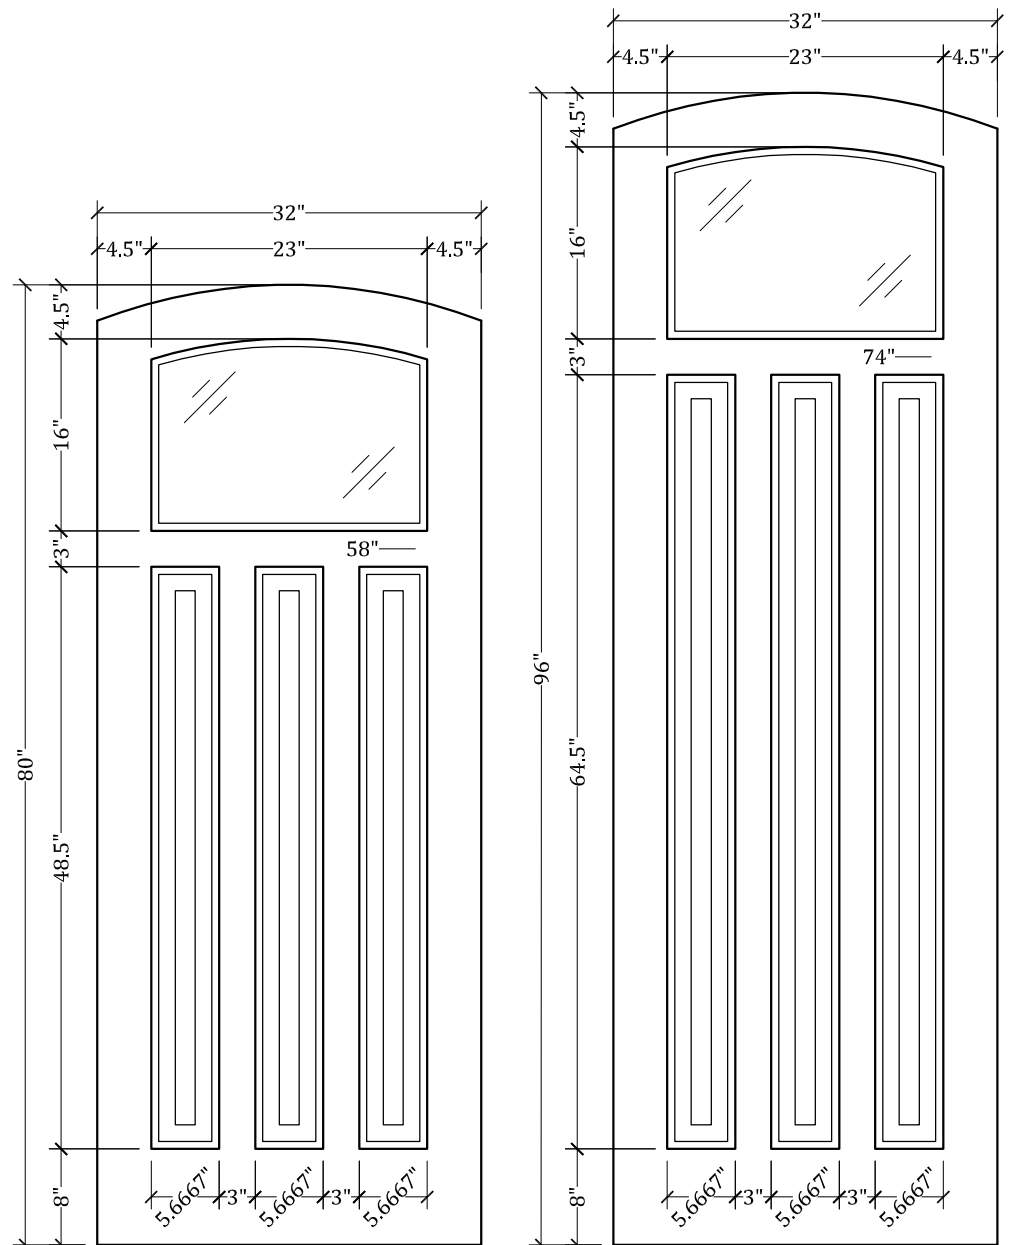

*CC214.2 Lite Over 3 Panel (Arch Top/Arch Glass)*

*Available in 4 Different Heights: 80", 84", 90" & 96"*

*Available in Multiple Widths: Ranging From 12" to 42"*

**Available with:**

- Cope/Stick Construction
- Dado Construction
- Raised or Flat Panels
- Raised/Applied Moldings
- 5 1/2" Stiles Available