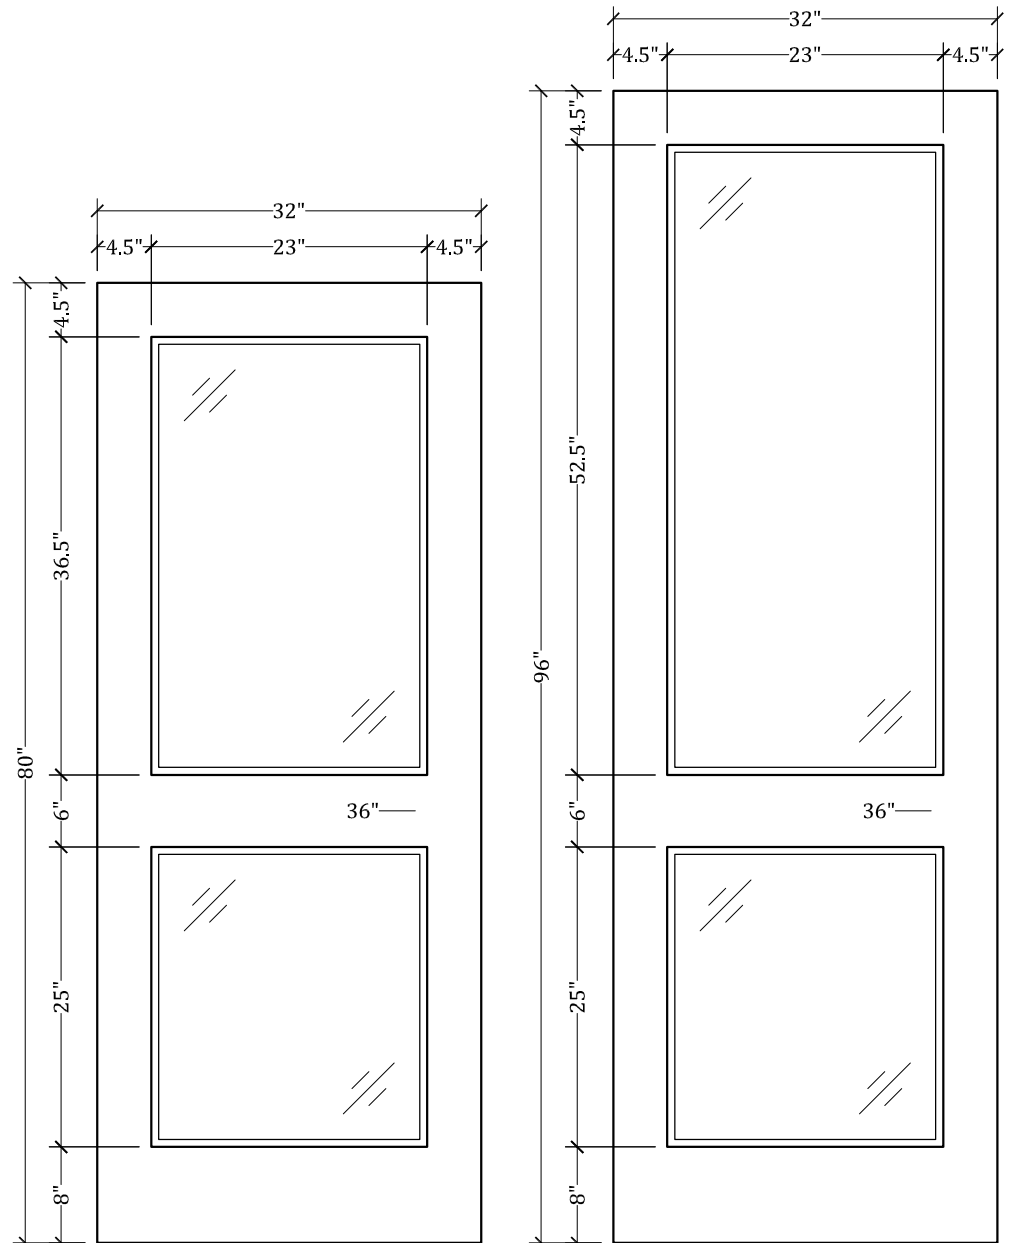

CC216 Bi-View Door (Square Top/Square Glass)

Available in 4 Different Heights: 80", 84", 90" & 96"

Available in Multiple Widths: Ranging From 12" to 42"

Available with:

- Cope/Stick Construction
- Dado Construction
- Raised or Flat Panels
- Raised/Applied Moldings
- 5 1/2" Stiles Available