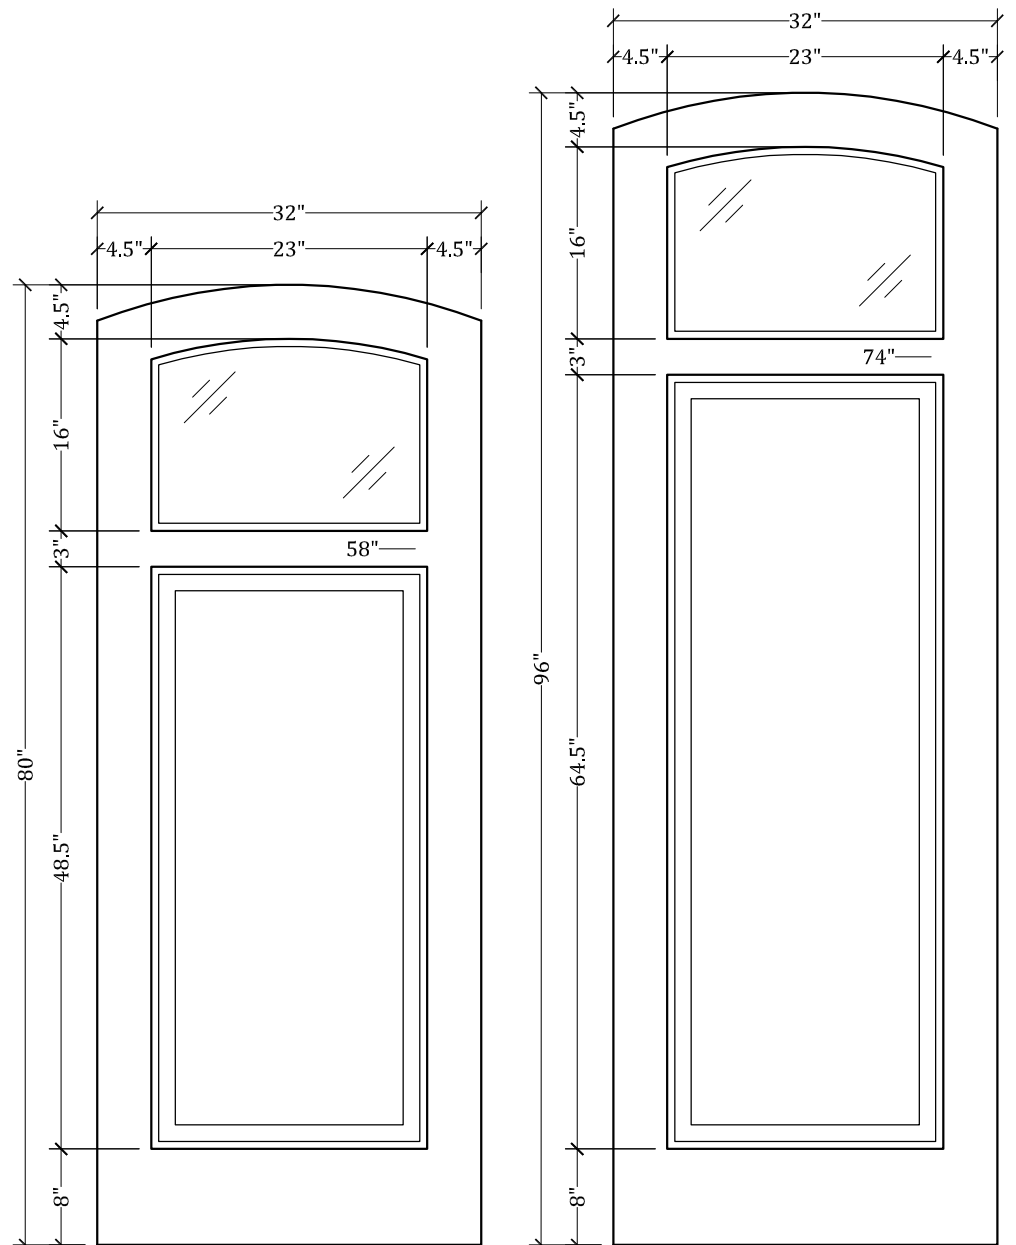

*CC256.2 Lite Over Panel Door (Arch Top/Arch Glass)*

*Available in 4 Different Heights: 80", 84", 90" & 96"*

*Available in Multiple Widths: Ranging From 12" to 42"*

**Available with:**

- Cope/Stick Construction
- Dado Construction
- Raised or Flat Panels
- Raised/Applied Moldings
- 5 1/2" Stiles Available