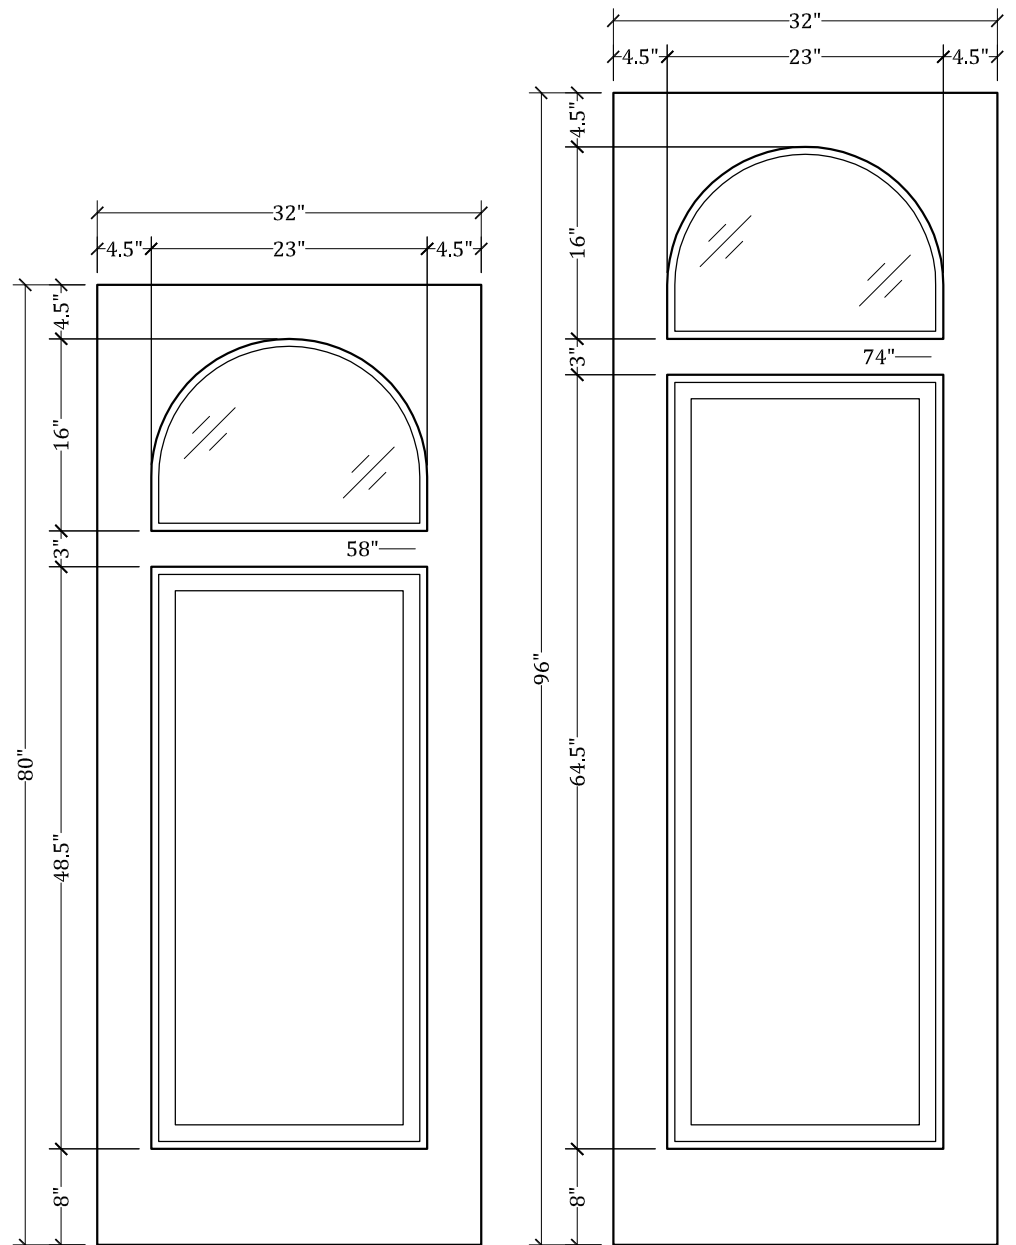

*CC256.3 Lite Over Panel Door (Square Top/Radius Glass)*

*Available in 4 Different Heights: 80", 84", 90" & 96"*

*Available in Multiple Widths: Ranging From 12" to 42"*

**Available with:**

- Cope/Stick Construction
- Dado Construction
- Raised or Flat Panels
- Raised/Applied Moldings
- 5 1/2" Stiles Available