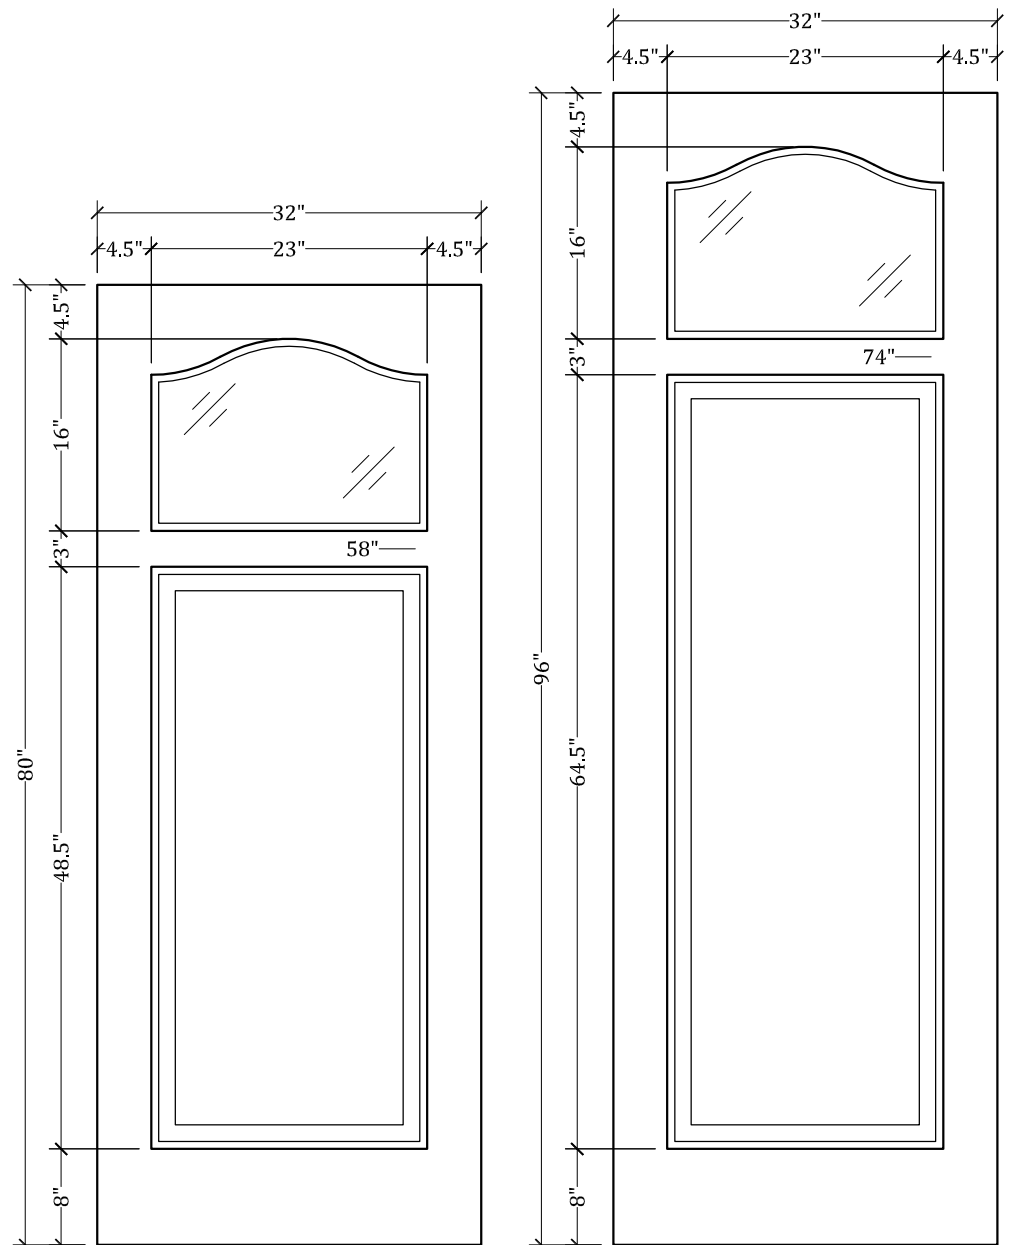

CC256.5 Lite Over Panel Door (Square Top/French Curve Glass)

Available in 4 Different Heights: 80", 84", 90" & 96"

Available in Multiple Widths: Ranging From 12" to 42"

Available with:

- Cope/Stick Construction
- Dado Construction
- Raised or Flat Panels
- Raised/Applied Moldings
- 5 1/2" Stiles Available