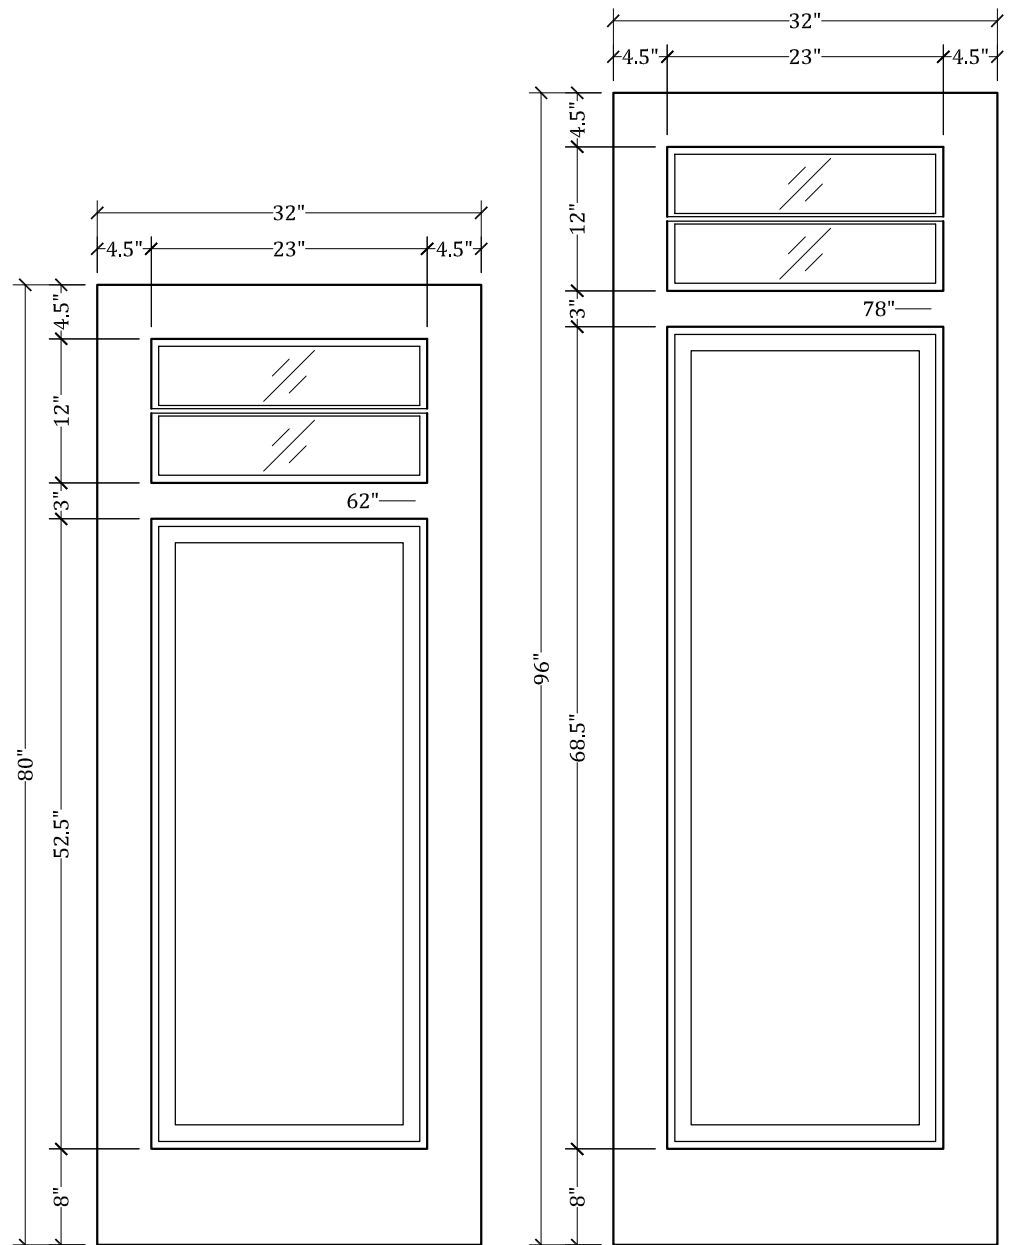

CC256 Lite Over Panel Door (1w X 2h)

Available in 4 Different Heights: 80", 84", 90" & 96"

Available in Multiple Widths: Ranging From 12" to 42"

Available with:

- Cope/Stick Construction
- Dado Construction
- Raised or Flat Panels
- Raised/Applied Moldings
- 5 1/2" Stiles Available