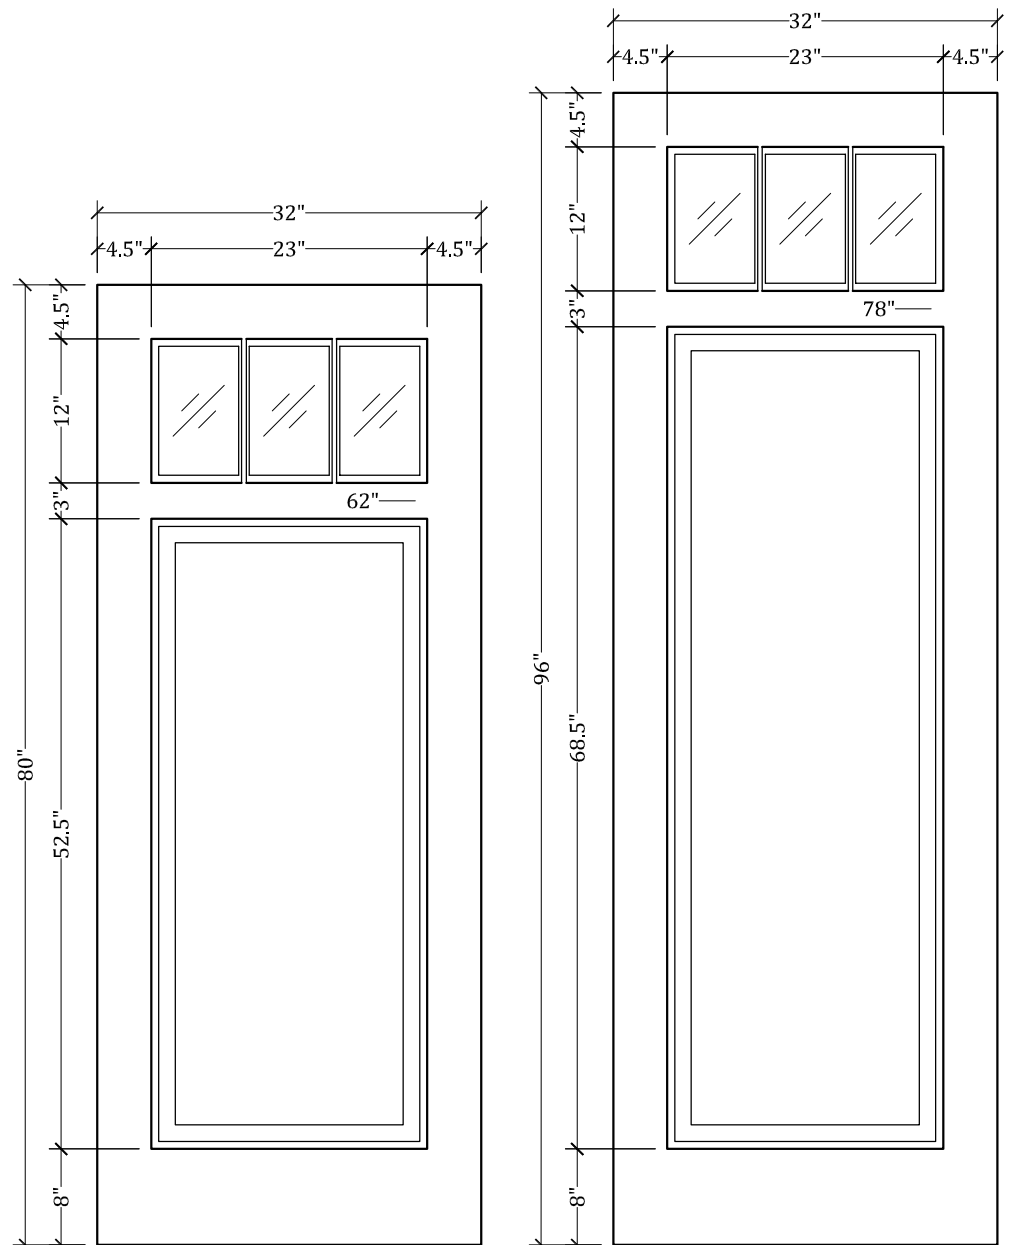

CC256 Lite Over Panel Door (3w X 1h)

Available in 4 Different Heights: 80", 84", 90" & 96"

Available in Multiple Widths: Ranging From 12" to 42"

Available with:

- Cope/Stick Construction
- Dado Construction
- Raised or Flat Panels
- Raised/Applied Moldings
- 5 1/2" Stiles Available