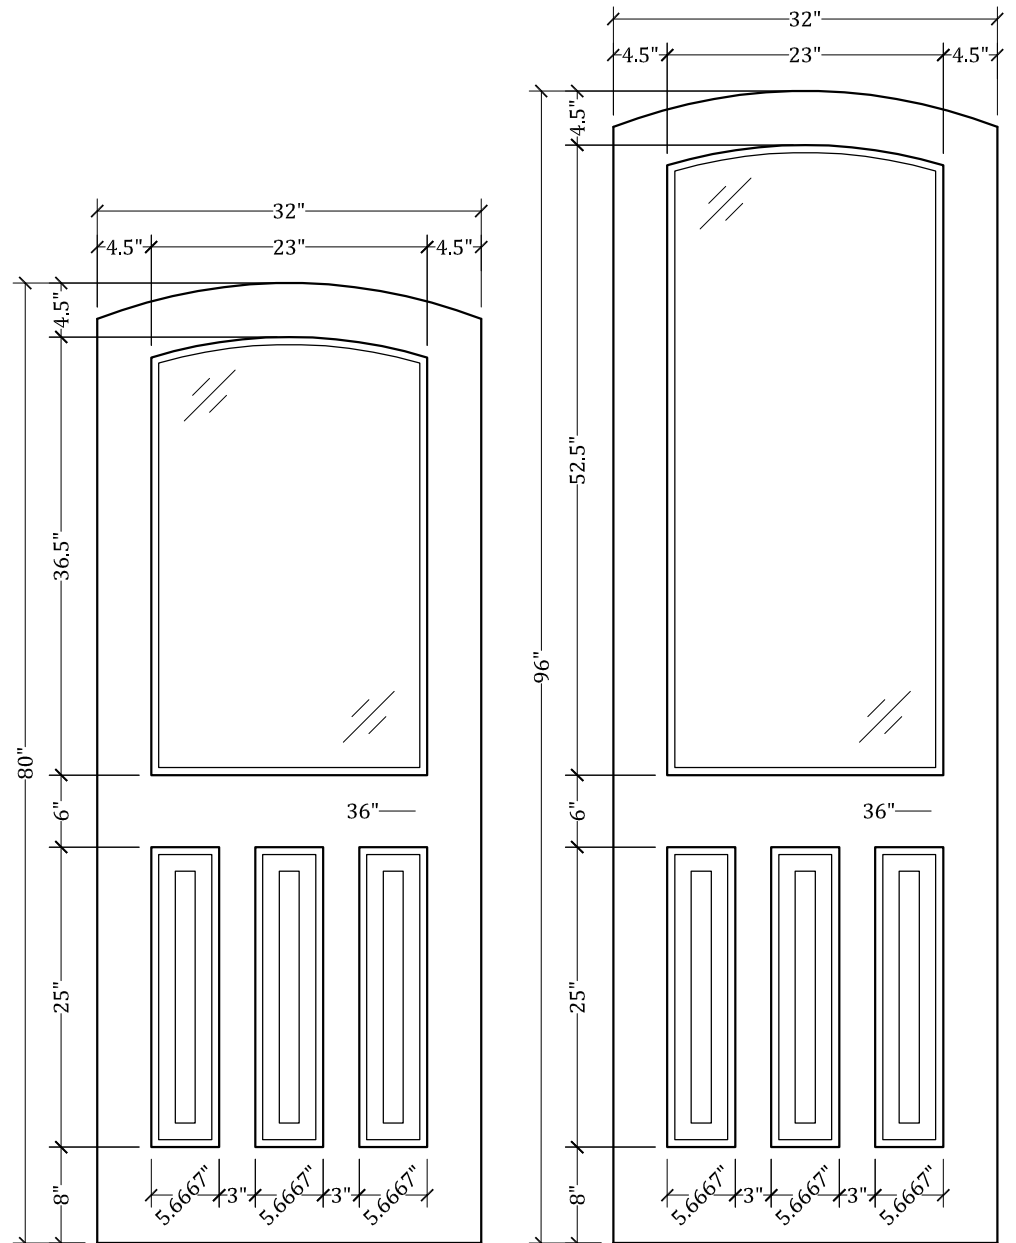

CC259.2 Lite Over 3 Panel Door (Arch Top/Arch Glass)

Available in 4 Different Heights: 80", 84", 90" & 96"

Available in Multiple Widths: Ranging From 12" to 42"

Available with:

- Cope/Stick Construction
- Dado Construction
- Raised or Flat Panels
- Raised/Applied Moldings
- 5 1/2" Stiles Available