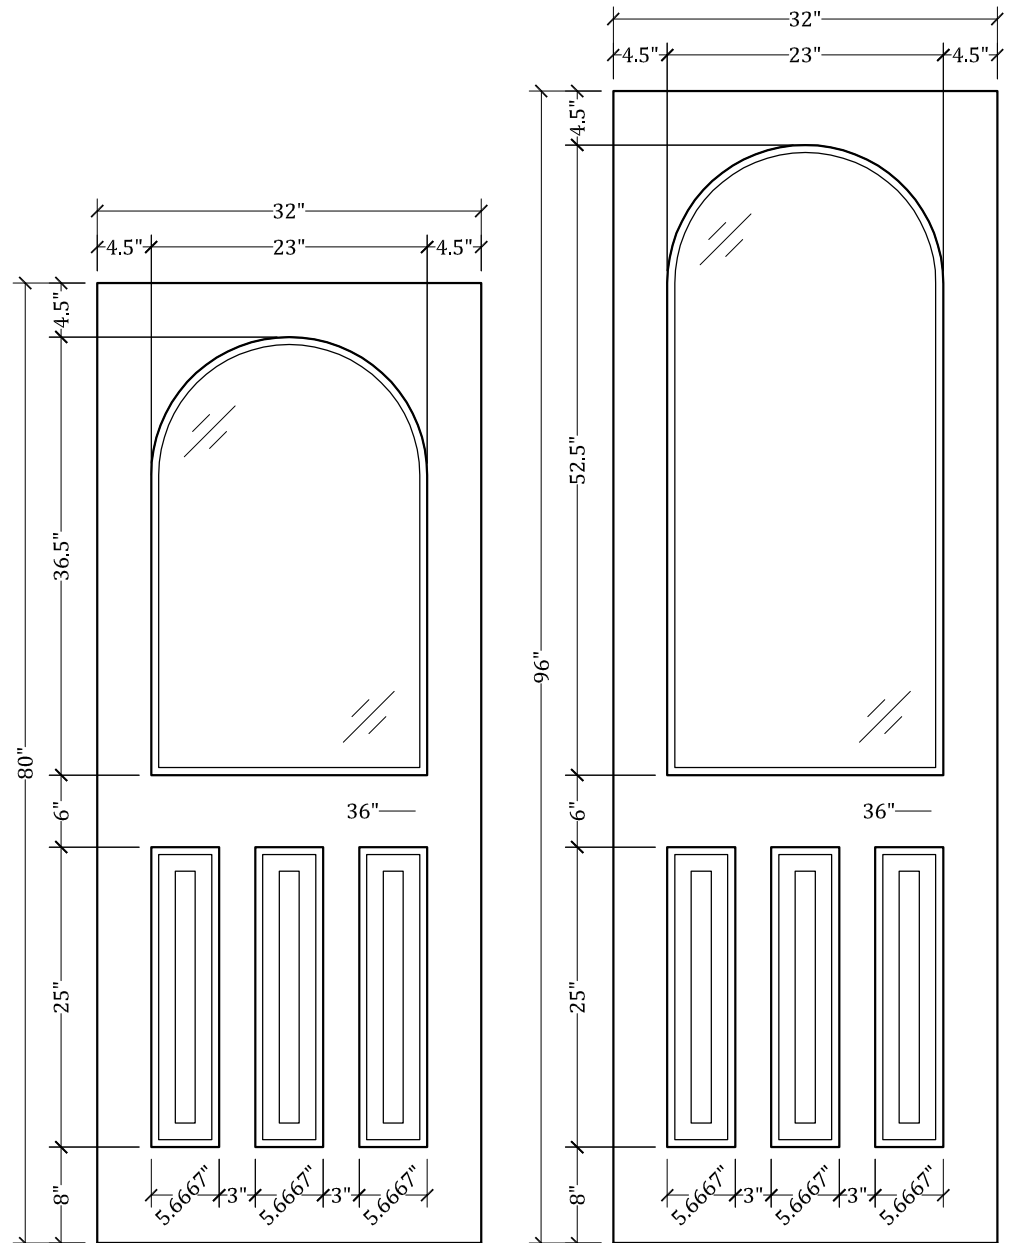

CC259.3 Lite Over 3 Panel Door (Square Top/Radius Glass)

Available in 4 Different Heights: 80", 84", 90" & 96"

Available in Multiple Widths: Ranging From 12" to 42"

Available with:

- Cope/Stick Construction
- Dado Construction
- Raised or Flat Panels
- Raised/Applied Moldings
- 5 1/2" Stiles Available