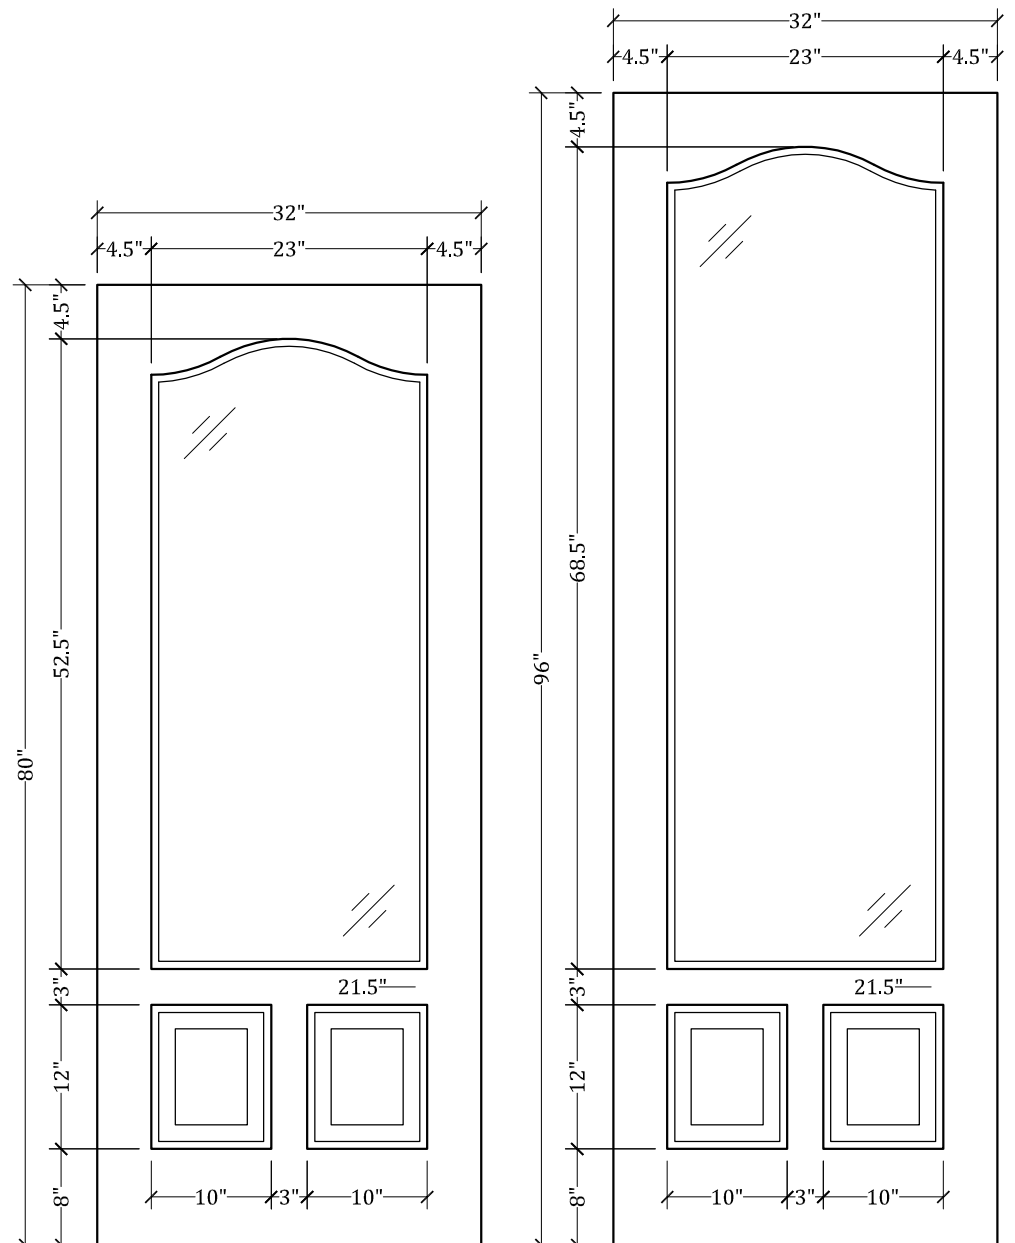

CC260.5 Lite Over 2 Panel Door (Square Top/French Curve Glass)

Available in 4 Different Heights: 80", 84", 90" & 96"

Available in Multiple Widths: Ranging From 12" to 42"

Available with:

- Cope/Stick Construction
- Dado Construction
- Raised or Flat Panels
- Raised/Applied Moldings
- 5 1/2" Stiles Available