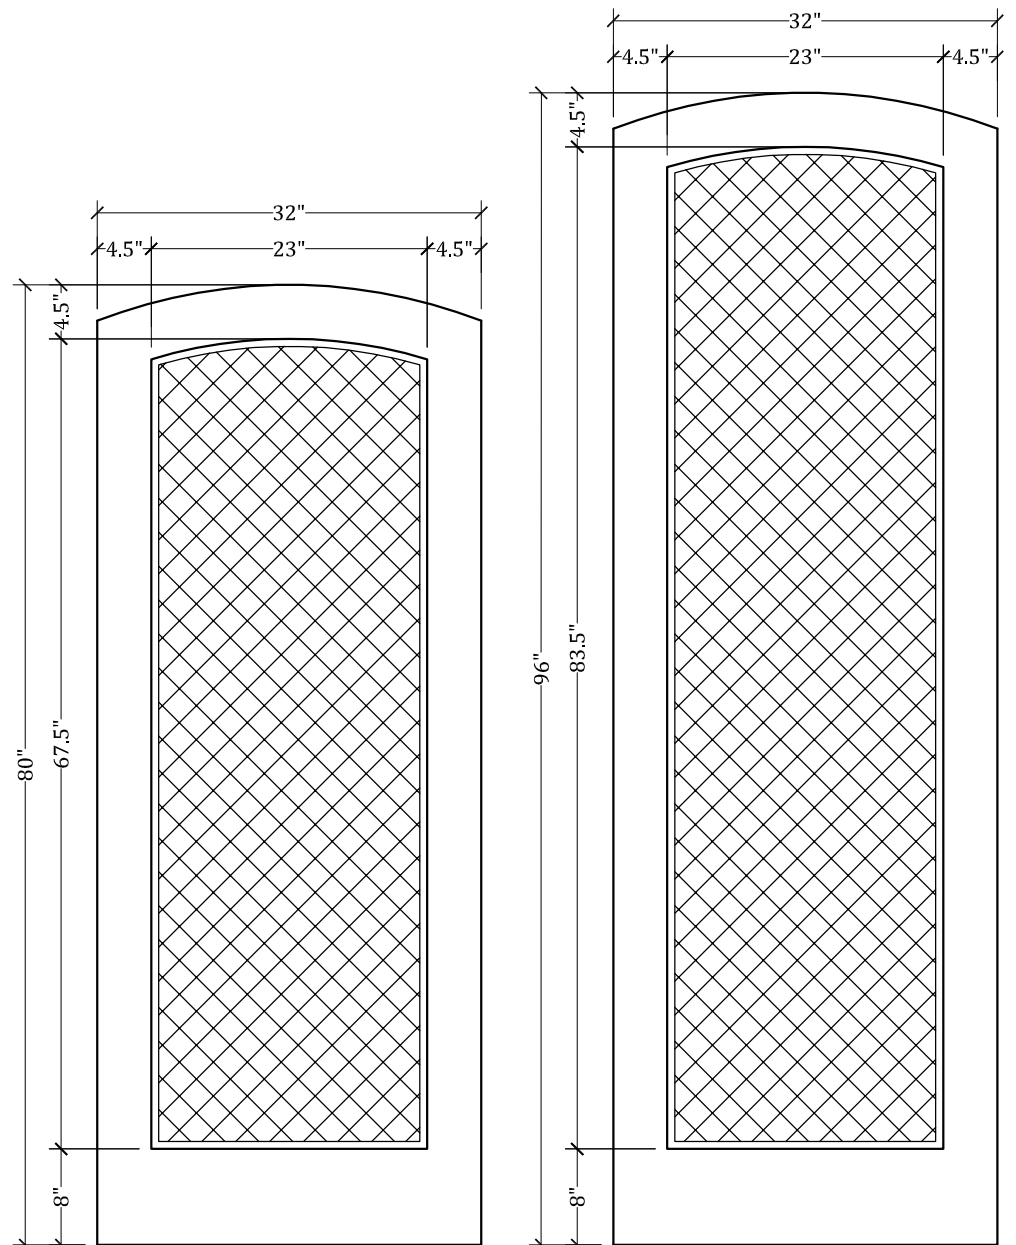

CC604 Full View Arched Top Screen Door

Available in 4 Different Heights: 80", 84", 90" & 96"

Available in Multiple Widths: Ranging From 12" to 42"

Available with:

- Cope/Stick Construction
- Dado Construction
- Raised or Flat Panels
- Raised/Applied Moldings
- 5 1/2" Stiles Available