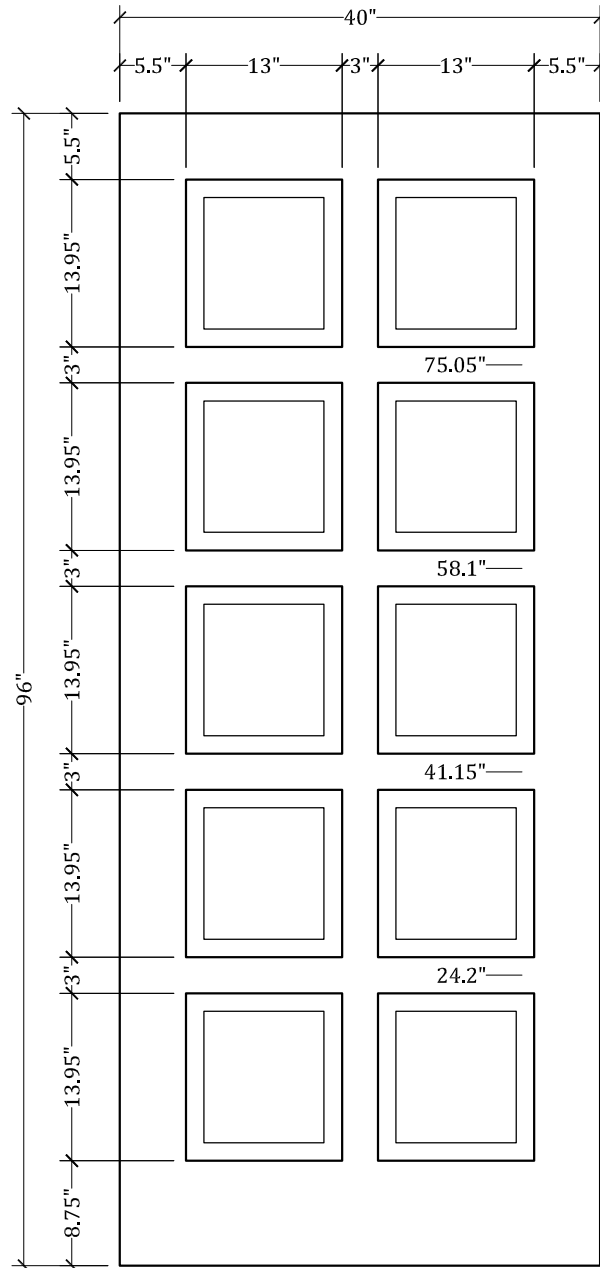

UPSTATE DOOR

FINE DOOR SOLUTIONS... ONE SOURCE

Layout 1820 Ten Panel

Our Distinctive Solutions Line is Fully Custom and Made to Order to Your Exact Specifications.

Distinctive Exterior Standard Stiles/Top Rail Are 5-1/2", But Can Be Altered.

Exact Specifications May be limited Due to Design Requirements.

1-800-570-8283

For more assistance, please contact one of our customer service representatives
sales@upstatedoor.com

www.upstatedoor.com