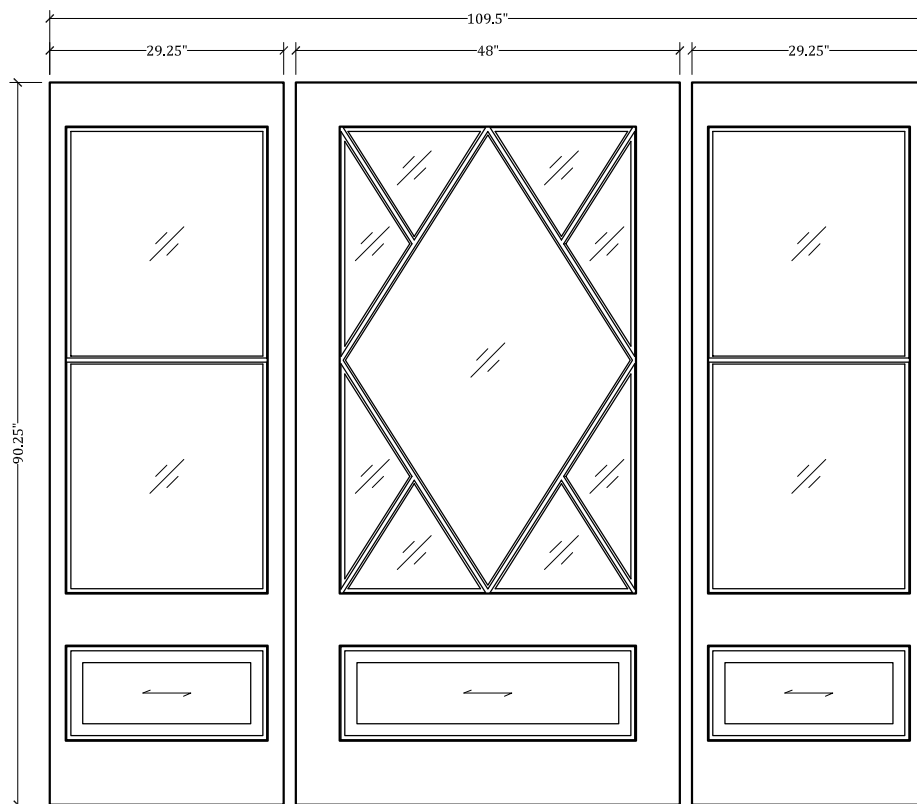

UPSTATE DOOR®

FINE DOOR SOLUTIONS... ONE SOURCE

Multi-Unit Layout 1002

*Our Distinctive Solutions Line is Fully Custom and Made to Order
to Your Exact Specifications.*

*Distinctive Exterior Standard Stiles/Top Rail Are 5-1/2", But Can Be
Altered.*

Exact Specifications May be limited Due to Design Requirements.

For more assistance, please contact one of our customer service representatives
1-800-570-8283

sales@upstatedoor.com

www.upstatedoor.com