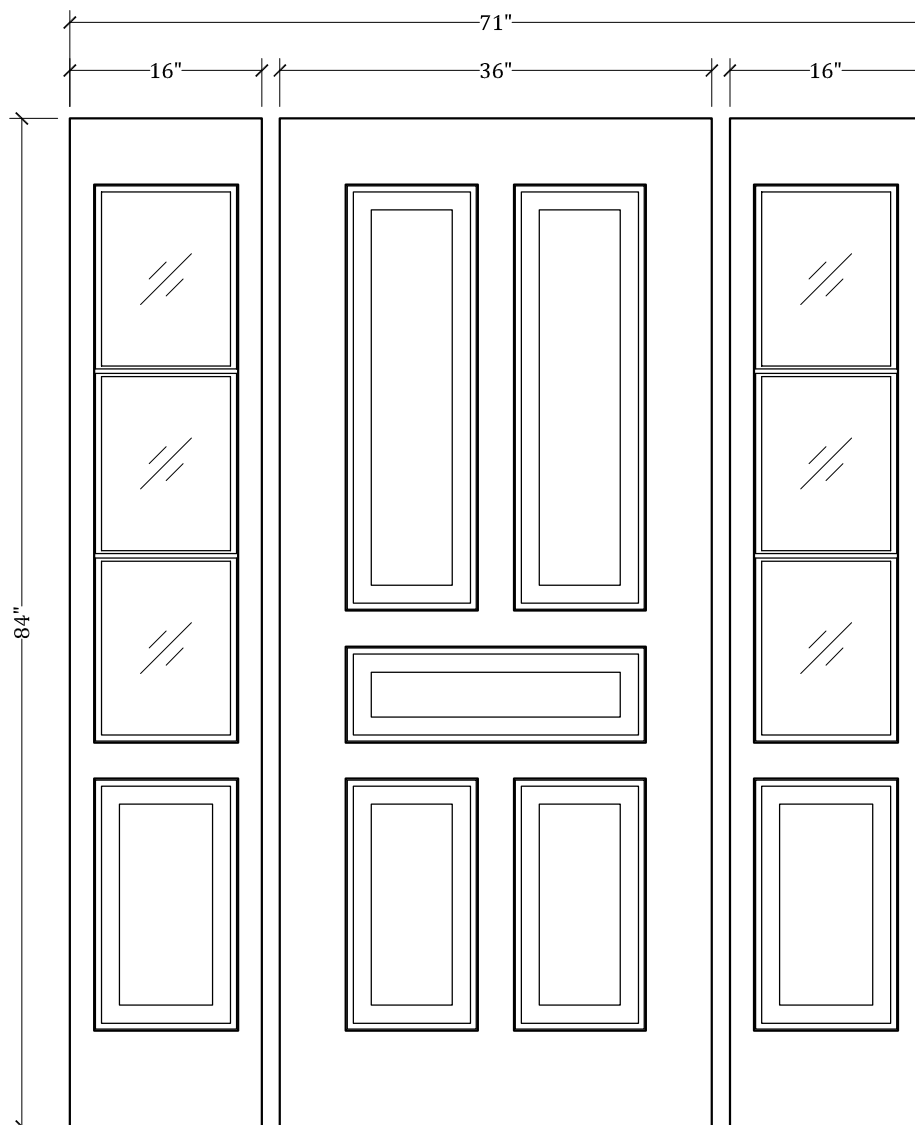

UPSTATE DOOR®

FINE DOOR SOLUTIONS... ONE SOURCE

Multi-Unit Layout 1025

*Our Distinctive Solutions Line is Fully Custom and Made to Order
to Your Exact Specifications.*

*Distinctive Exterior Standard Stiles/Top Rail Are 5-1/2", But Can Be
Altered.*

Exact Specifications May be limited Due to Design Requirements.

For more assistance, please contact one of our customer service representatives
1-800-570-8283

sales@upstatedoor.com

www.upstatedoor.com