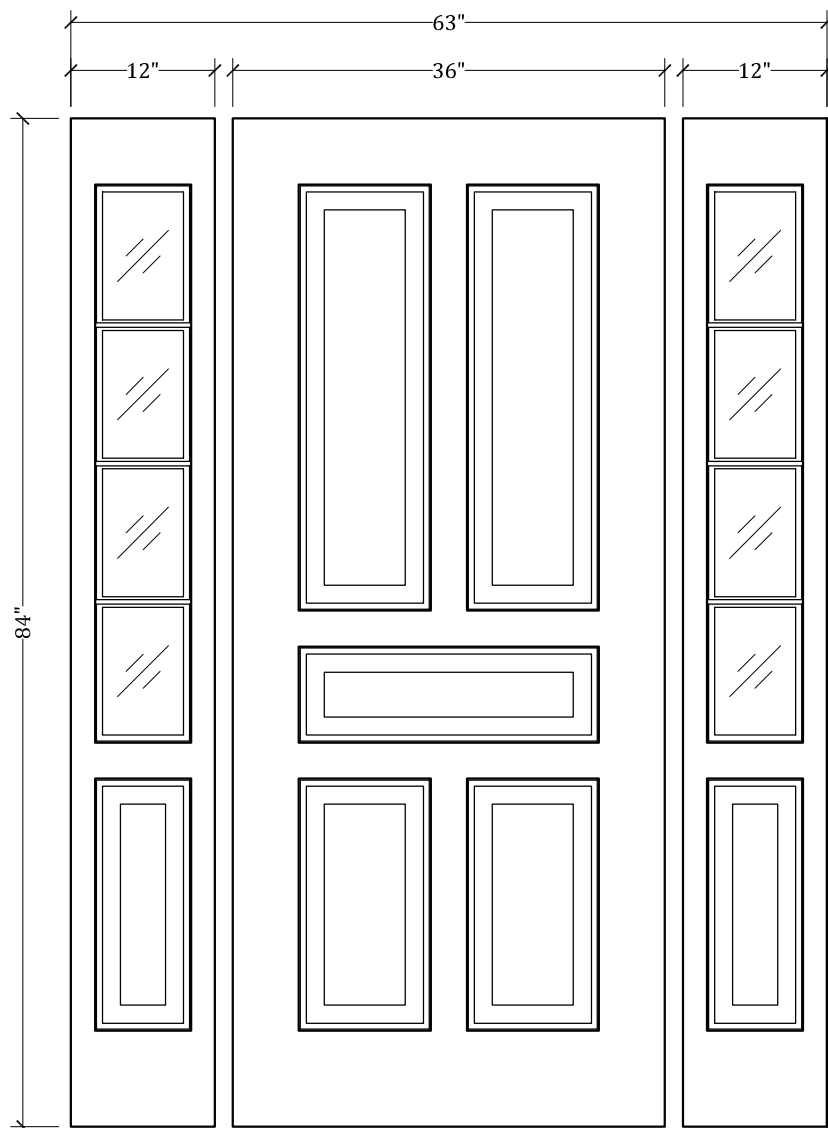

UPSTATE DOOR

FINE DOOR SOLUTIONS... ONE SOURCE

Multi-Unit Layout 1026

*Our Distinctive Solutions Line is Fully Custom and Made to Order
to Your Exact Specifications.*

*Distinctive Exterior Standard Stiles/Top Rail Are 5-1/2", But Can Be
Altered.*

Exact Specifications May be limited Due to Design Requirements.

For more assistance, please contact one of our customer service representatives

1-800-570-8283

sales@upstatedoor.com

www.upstatedoor.com