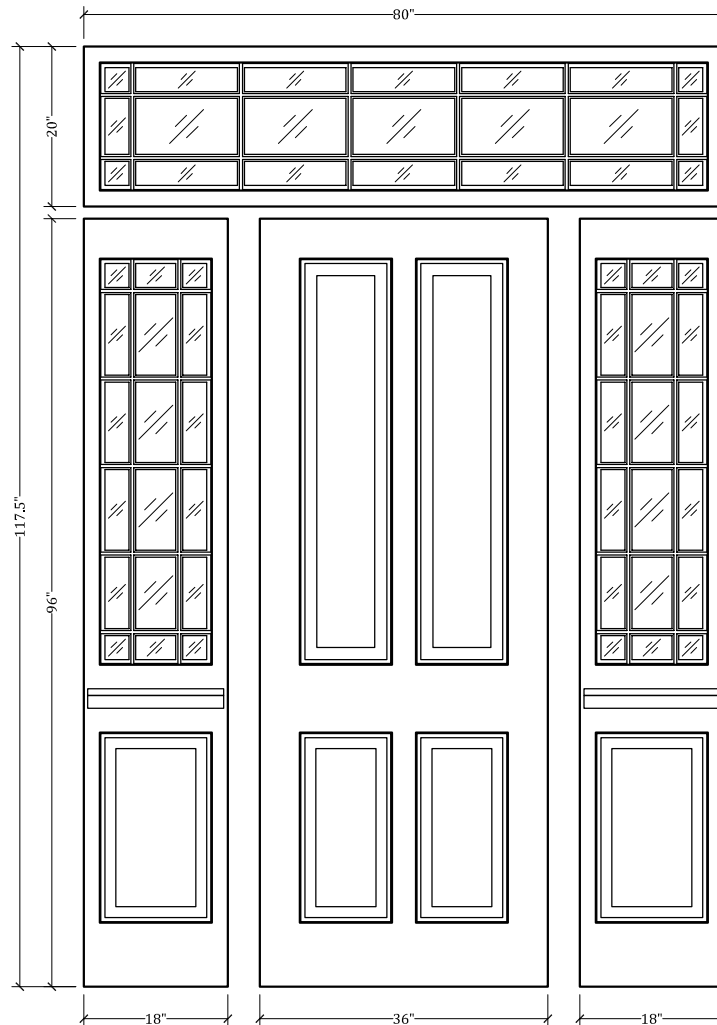

UPSTATE DOOR

FINE DOOR SOLUTIONS... ONE SOURCE

Multi-Unit Layout 1032

*Our Distinctive Solutions Line is Fully Custom and Made to Order
to Your Exact Specifications.*

*Distinctive Exterior Standard Stiles/Top Rail Are 5-1/2", But Can Be
Altered.*

Exact Specifications May be limited Due to Design Requirements.

For more assistance, please contact one of our customer service representatives
1-800-570-8283

sales@upstatedoor.com

www.upstatedoor.com