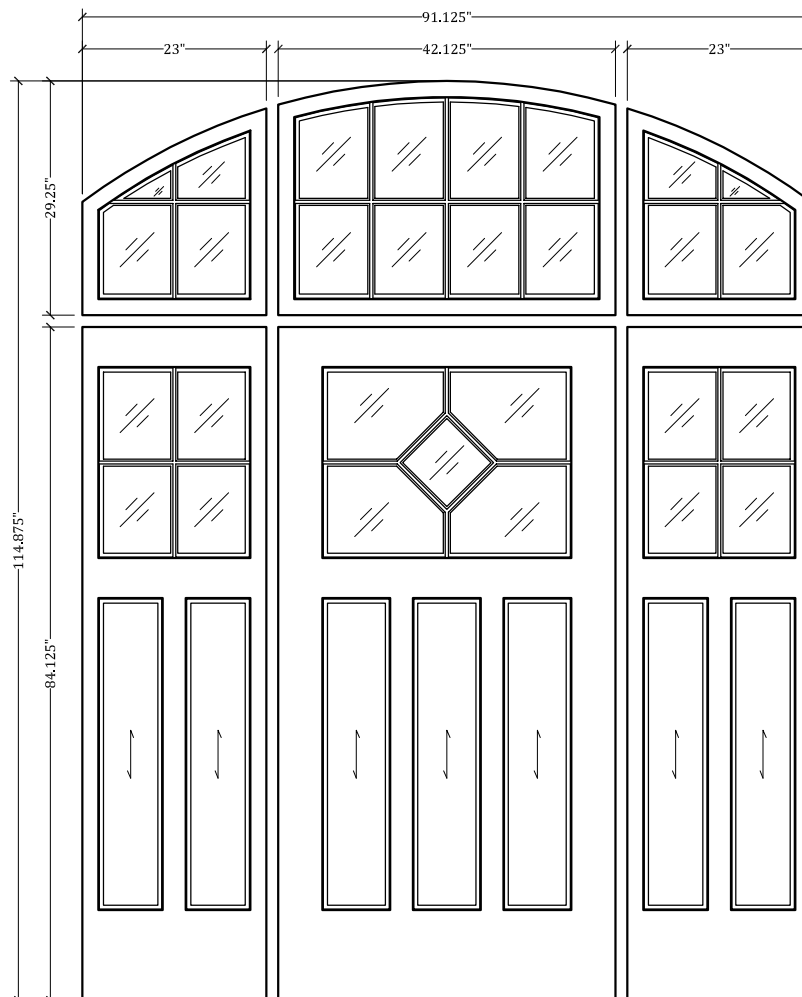

UPSTATE DOOR®

FINE DOOR SOLUTIONS... ONE SOURCE

Multi-Unit Layout 1037

*Our Distinctive Solutions Line is Fully Custom and Made to Order
to Your Exact Specifications.*

*Distinctive Exterior Standard Stiles/Top Rail Are 5-1/2", But Can Be
Altered.*

Exact Specifications May be limited Due to Design Requirements.

For more assistance, please contact one of our customer service representatives
1-800-570-8283

sales@upstatedoor.com

www.upstatedoor.com