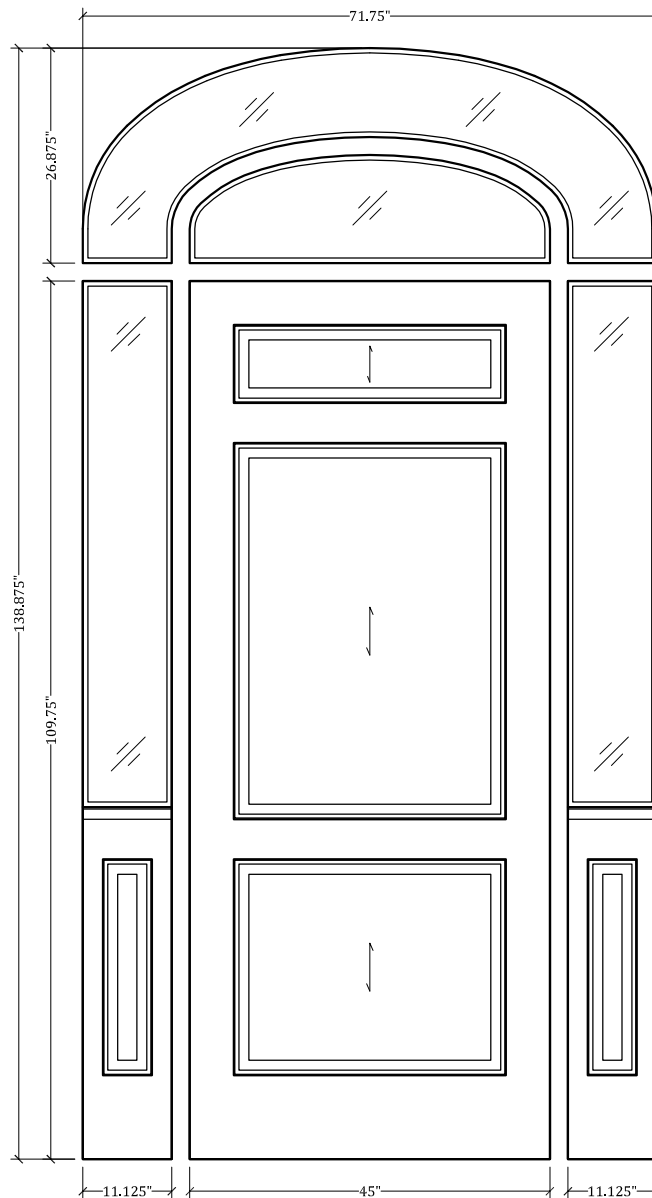

UPSTATE DOOR®

FINE DOOR SOLUTIONS... ONE SOURCE

Multi-Unit Layout 1045

*Our Distinctive Solutions Line is Fully Custom and Made to Order
to Your Exact Specifications.*

*Distinctive Exterior Standard Stiles/Top Rail Are 5-1/2", But Can Be
Altered.*

Exact Specifications May be limited Due to Design Requirements.

For more assistance, please contact one of our customer service representatives
1-800-570-8283

sales@upstatedoor.com

www.upstatedoor.com