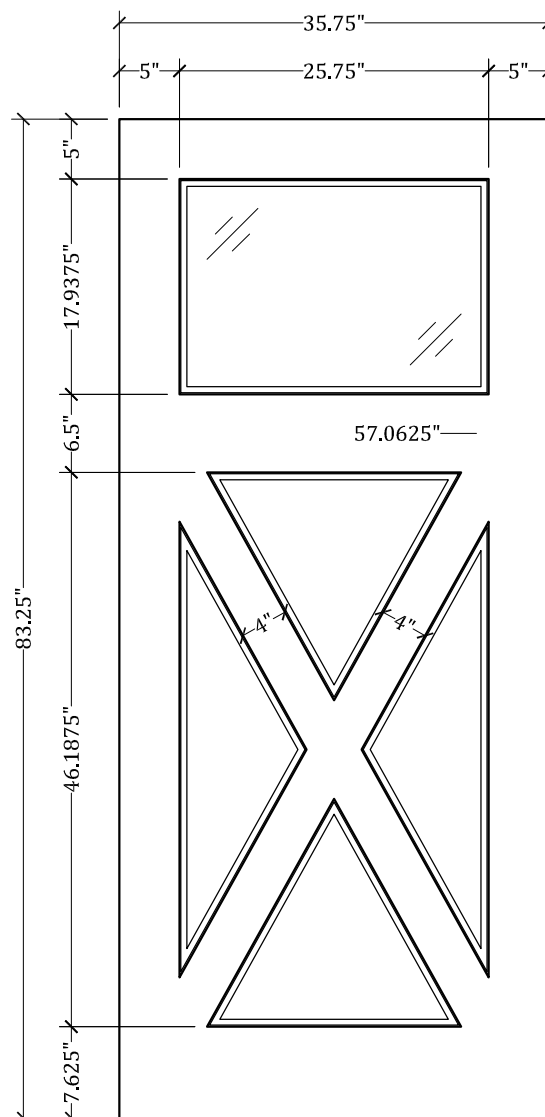

UPSTATE DOOR®

FINE DOOR SOLUTIONS... ONE SOURCE

Layout 2180 Full Glass Over One Panel with Double Cross Buck

Our Distinctive Solutions Line is Fully Custom and Made to Order to Your Exact Specifications.

Distinctive Exterior Standard Stiles/Top Rail Are 5-1/2", But Can Be Altered.

Exact Specifications May be limited Due to Design Requirements.

For more assistance, please contact one of our customer service representatives
1-800-570-8283