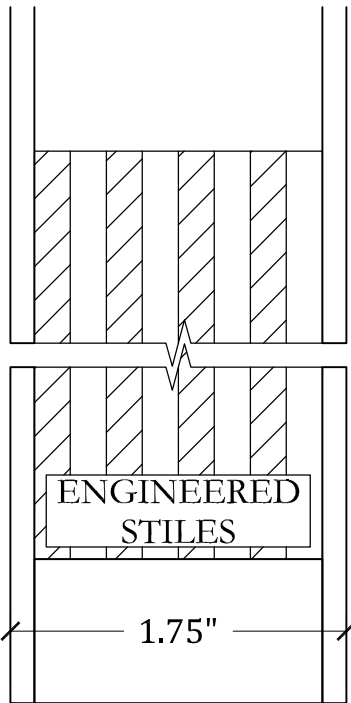

UPSTATE DOOR

FINE DOOR SOLUTIONS... ONE SOURCE

Engineered Core

Options

Scale: FULL

DETAIL @ INTERIOR CORE

INTERIOR

DETAIL @ EXTERIOR CORE