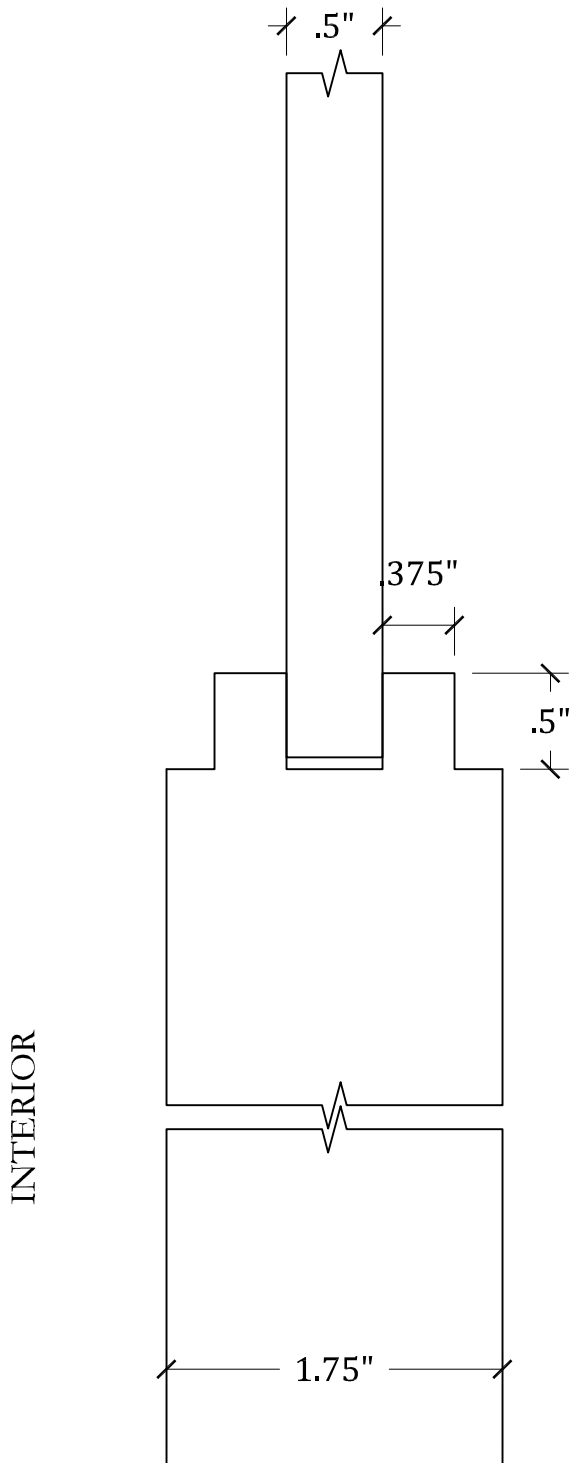

## Standard Panel Profiles

Scale: FULL

INTERIOR

EXTERIOR

INTERIOR

**DETAIL: STILE @ PANEL**  
 COPE - S-OG-113  
 RAISED PANEL - P-SH-120

EXTERIOR

**DETAIL: STILE @ PANEL**  
 COPE - S-OV-121  
 RAISED PANEL - P-SH-120

## Standard Panel Profiles

Scale: FULL

**DETAIL: STILE @ PANEL**  
COPE - S-SS-105  
FLAT PANELS

**DETAIL: STILE @ PANEL**  
COPE - S-DD-101  
FLAT PANELS