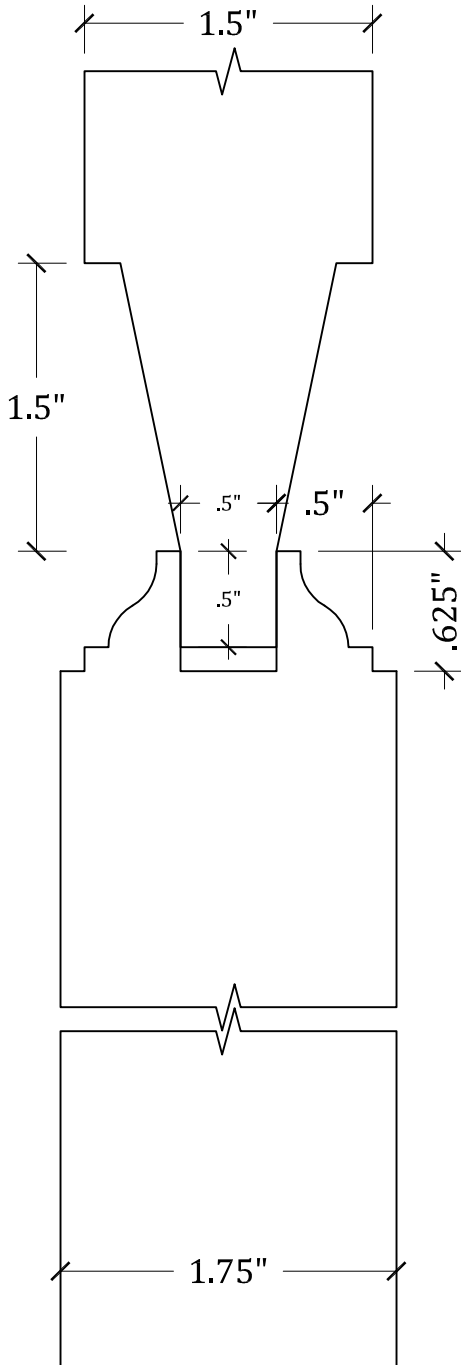

## Standard Panel Profiles

Scale: FULL

INTERIOR

EXTERIOR

INTERIOR

**DETAIL: STILE @ PANEL**  
 COPE - S-OG-113  
 RAISED PANEL - P-SH-120

EXTERIOR

**DETAIL: STILE @ PANEL**  
 COPE - S-OV-121  
 RAISED PANEL - P-SH-120

## Standard Panel Profiles

Scale: FULL

**DETAIL: STILE @ PANEL**  
COPE - S-SS-105  
FLAT PANELS

**DETAIL: STILE @ PANEL**  
COPE - S-DD-101  
FLAT PANELS