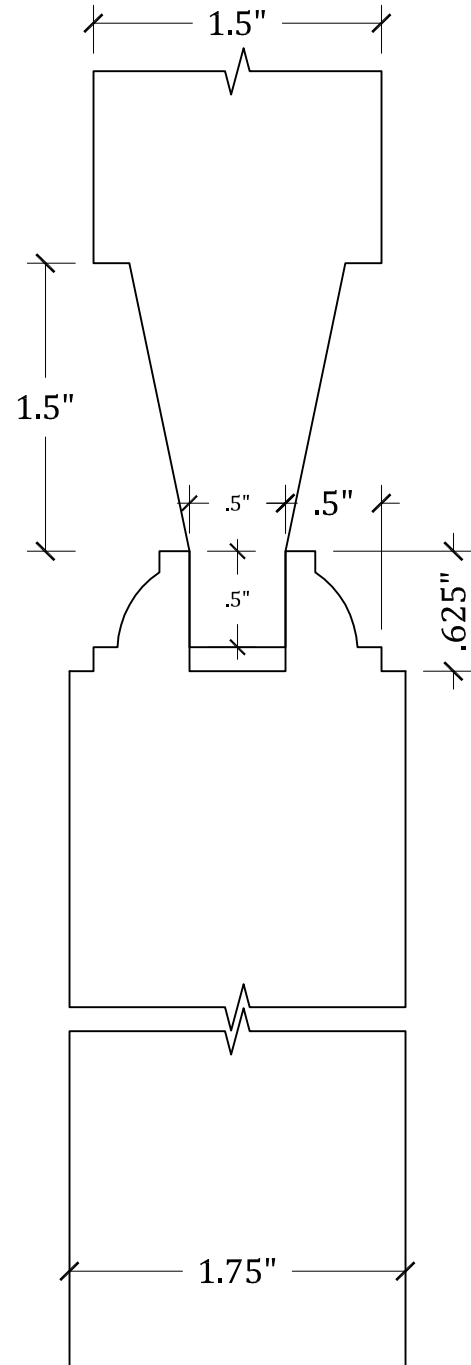

## Standard Panel Profiles

Scale: FULL

INTERIOR

EXTERIOR

INTERIOR

**DETAIL: STILE @ PANEL**  
 COPE - S-OG-113  
 RAISED PANEL - P-SH-120

EXTERIOR

**DETAIL: STILE @ PANEL**  
 COPE - S-OV-121  
 RAISED PANEL - P-SH-120

## Standard Panel Profiles

Scale: FULL

**DETAIL: STILE @ PANEL**  
COPE - S-SS-105  
FLAT PANELS

**DETAIL: STILE @ PANEL**  
COPE - S-DD-101  
FLAT PANELS