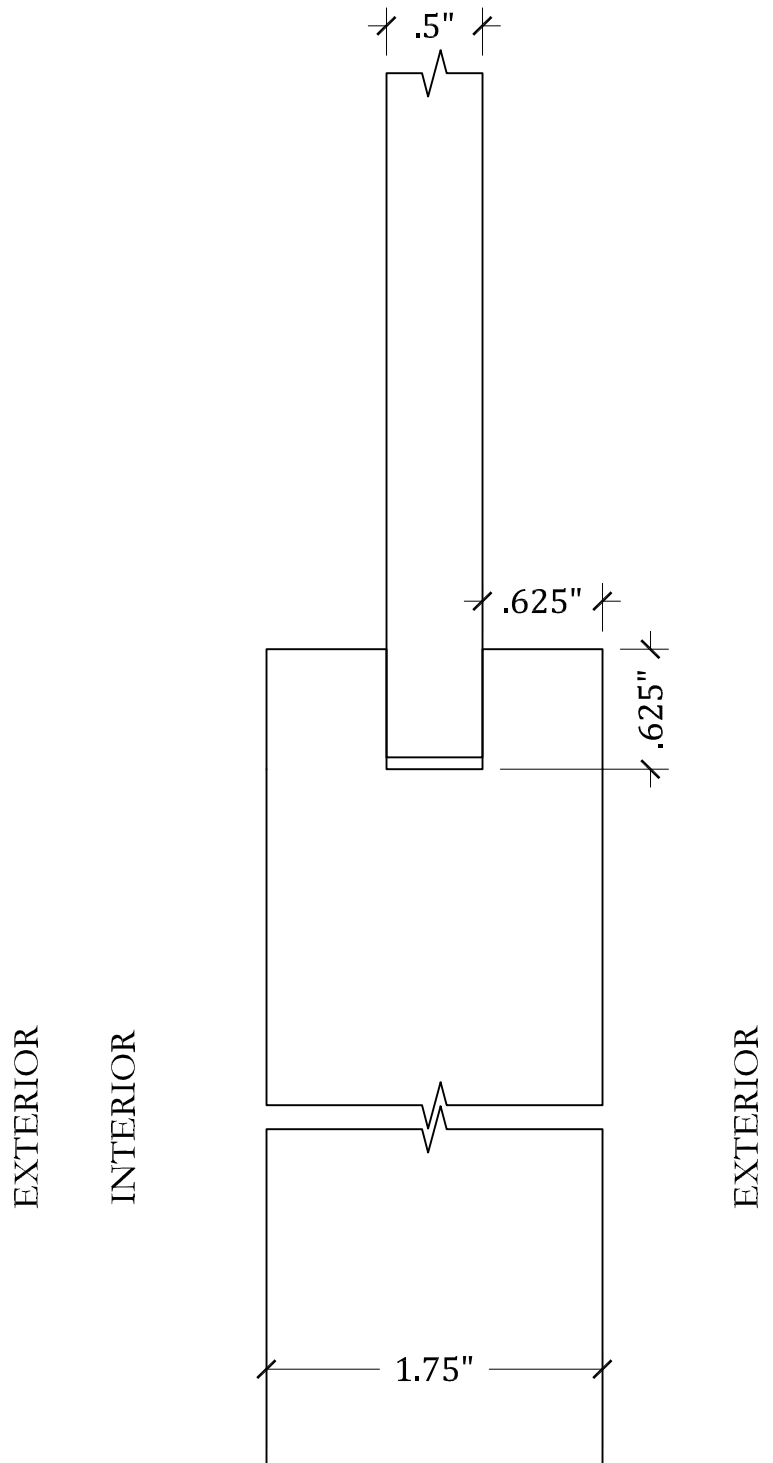

## Standard Panel Profiles

Scale: FULL

INTERIOR

EXTERIOR

INTERIOR

**DETAIL: STILE @ PANEL**  
 COPE - S-OG-113  
 RAISED PANEL - P-SH-120

EXTERIOR

**DETAIL: STILE @ PANEL**  
 COPE - S-OV-121  
 RAISED PANEL - P-SH-120

## Standard Panel Profiles

Scale: FULL

**DETAIL: STILE @ PANEL**  
COPE - S-SS-105  
FLAT PANELS

**DETAIL: STILE @ PANEL**  
COPE - S-DD-101  
FLAT PANELS