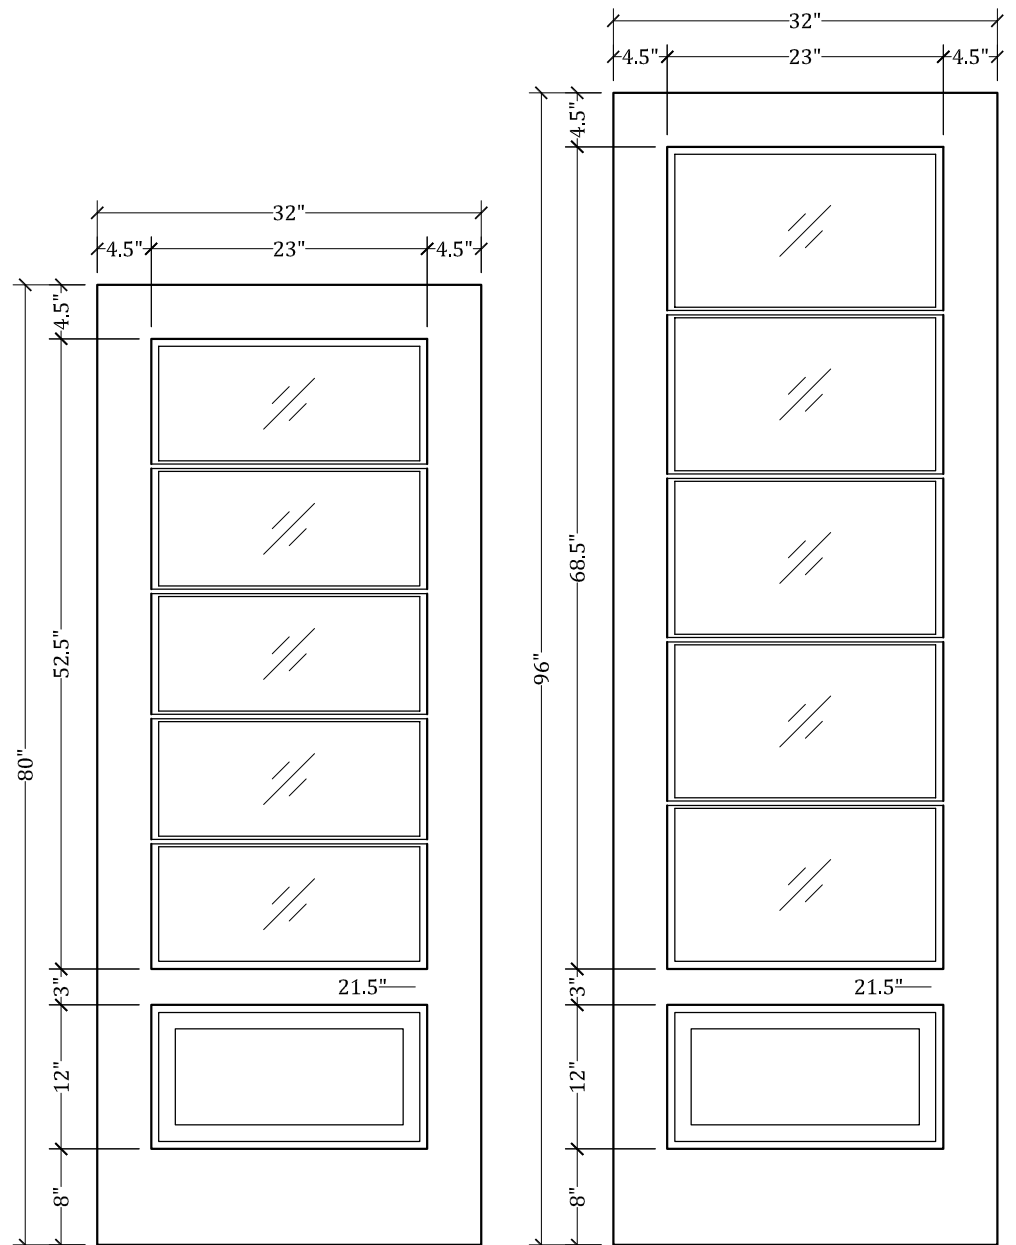

*CC209 Lite Over Panel Door (1w X 5h)*

*Available in 4 Different Heights: 80", 84", 90" & 96"*

*Available in Multiple Widths: Ranging From 12" to 42"*

**Available with:**

- Cope/Stick Construction
- Dado Construction
- Raised or Flat Panels
- Raised/Applied Moldings
- 5 1/2" Stiles Available