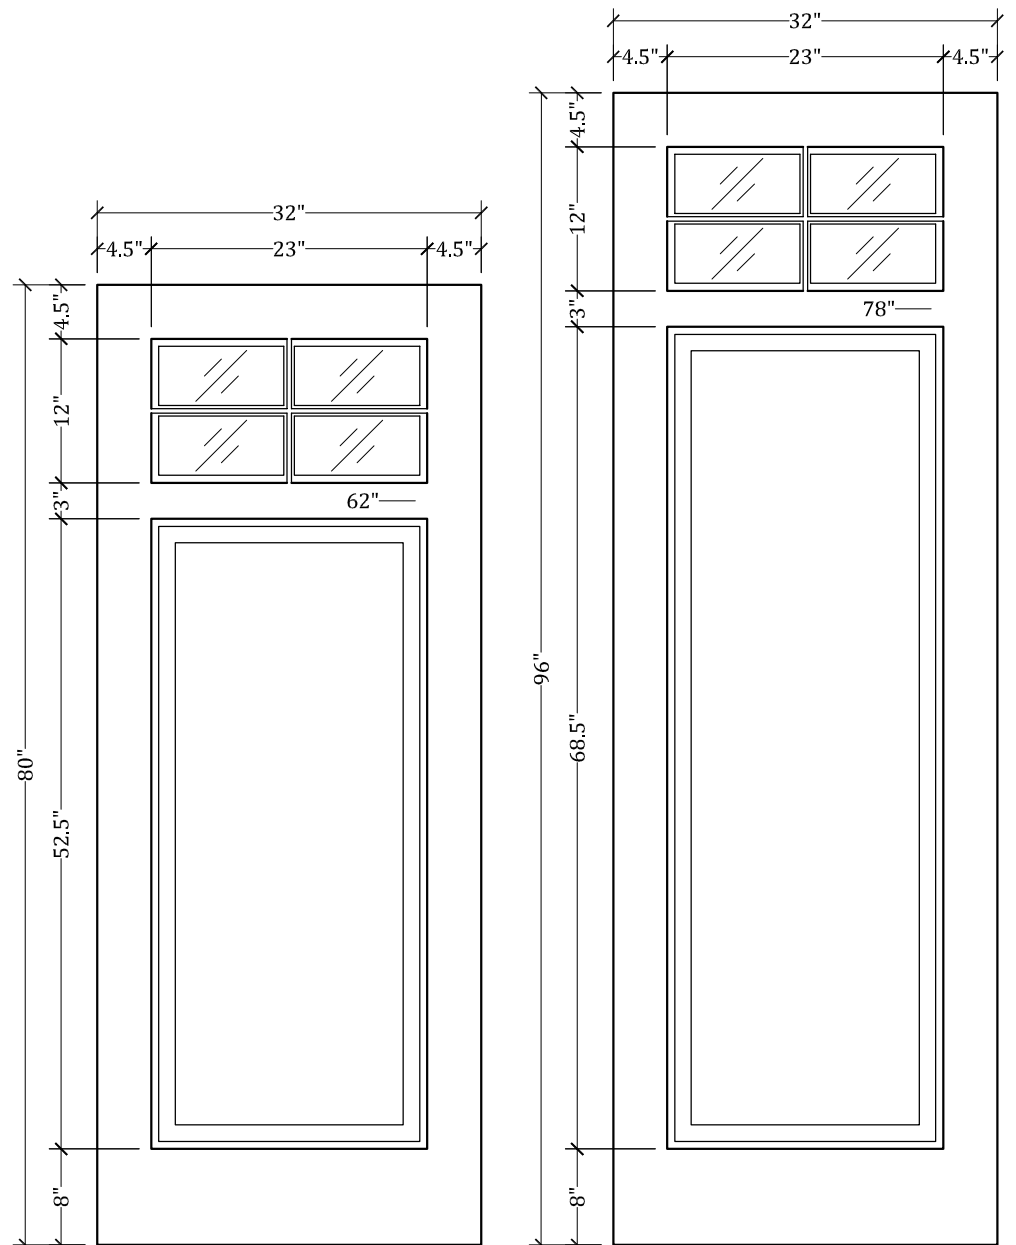

*CC256 Lite Over Panel Door (2w X 2h)*

*Available in 4 Different Heights: 80", 84", 90" & 96"*

*Available in Multiple Widths: Ranging From 12" to 42"*

**Available with:**

- Cope/Stick Construction
- Dado Construction
- Raised or Flat Panels
- Raised/Applied Moldings
- 5 1/2" Stiles Available