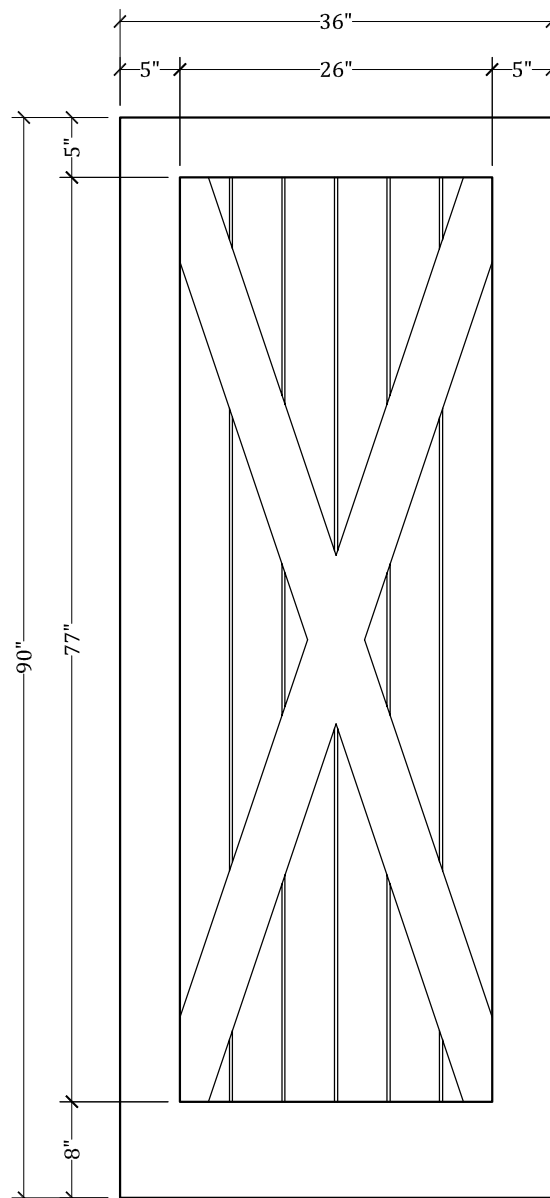

UPSTATE DOOR®

FINE DOOR SOLUTIONS... ONE SOURCE

*Layout 5102 Full Panel
with V-Grooves and Double Buck*

*Our Distinctive Solutions Line is Fully Custom and Made to Order
to Your Exact Specifications.*

*Distinctive Exterior Standard Stiles/Top Rail Are 5-1/2", But Can Be
Altered.*

Exact Specifications May be limited Due to Design Requirements.

For more assistance, please contact one of our customer service representatives
1-800-570-8283

sales@upstatedoor.com

www.upstatedoor.com