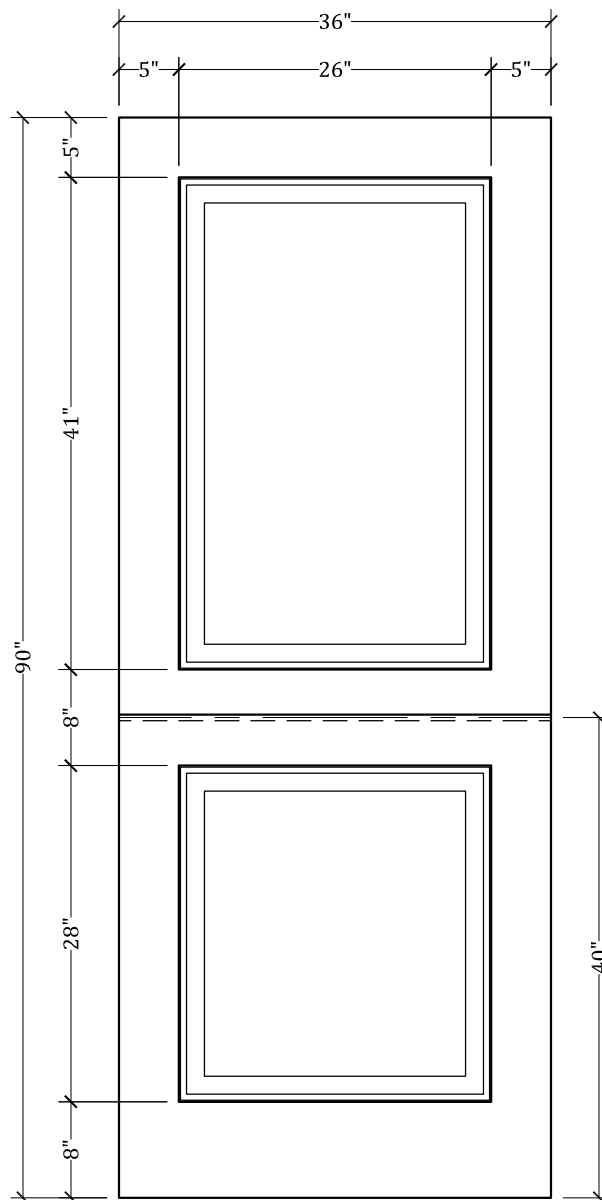

UPSTATE DOOR

FINE DOOR SOLUTIONS... ONE SOURCE

Layout 1040 Two Panel
Dutch Door

*Our Distinctive Solutions Line is Fully Custom and Made to Order
to Your Exact Specifications.*

*Distinctive Exterior Standard Stiles/Top Rail Are 5-1/2", But Can Be
Altered.*

Exact Specifications May be limited Due to Design Requirements.

For more assistance, please contact one of our customer service representatives
1-800-570-8283

sales@upstatedoor.com

www.upstatedoor.com