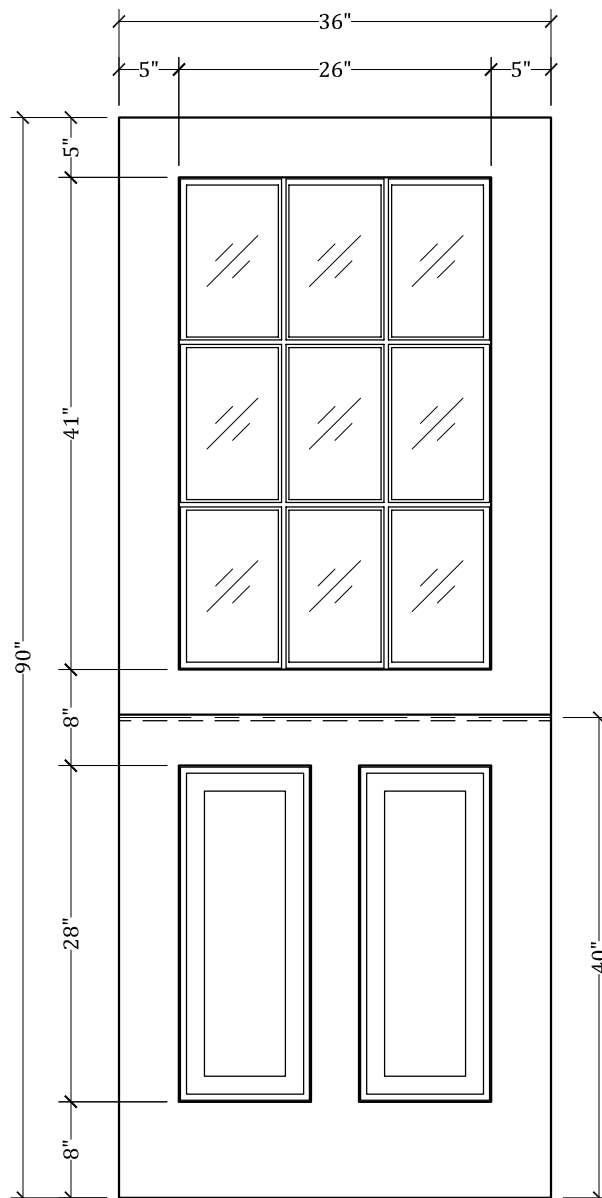

# UPSTATE DOOR®

FINE DOOR SOLUTIONS... ONE SOURCE

Layout 2070 Full Glass Over Two  
Panel (3w x 3h) Dutch Door

*Our Distinctive Solutions Line is Fully Custom and Made to Order  
to Your Exact Specifications.*

*Distinctive Exterior Standard Stiles/Top Rail Are 5-1/2", But Can Be  
Altered.*

*Exact Specifications May be limited Due to Design Requirements.*

For more assistance, please contact one of our customer service representatives  
1-800-570-8283