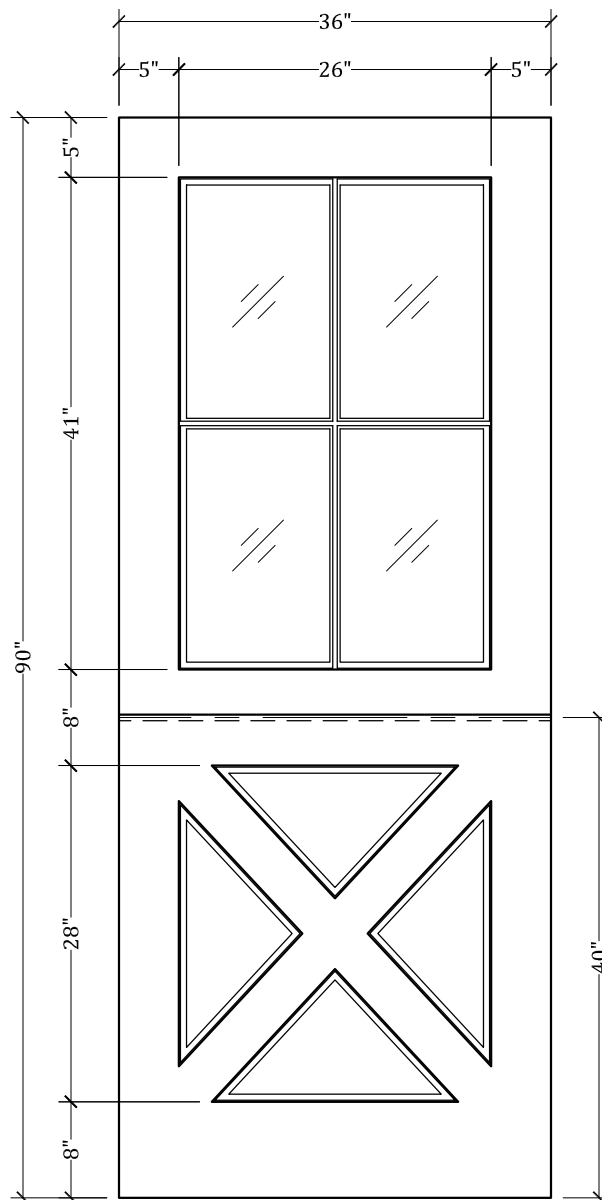

# UPSTATE DOOR

FINE DOOR SOLUTIONS... ONE SOURCE

Layout 2080 Full Glass Over One  
Panel with Double Cross Buck  
(2w x 2h) Dutch Door

*Our Distinctive Solutions Line is Fully Custom and Made to Order  
to Your Exact Specifications.*

*Distinctive Exterior Standard Stiles/Top Rail Are 5-1/2", But Can Be  
Altered.*

*Exact Specifications May be limited Due to Design Requirements.*

For more assistance, please contact one of our customer service representatives  
1-800-570-8283