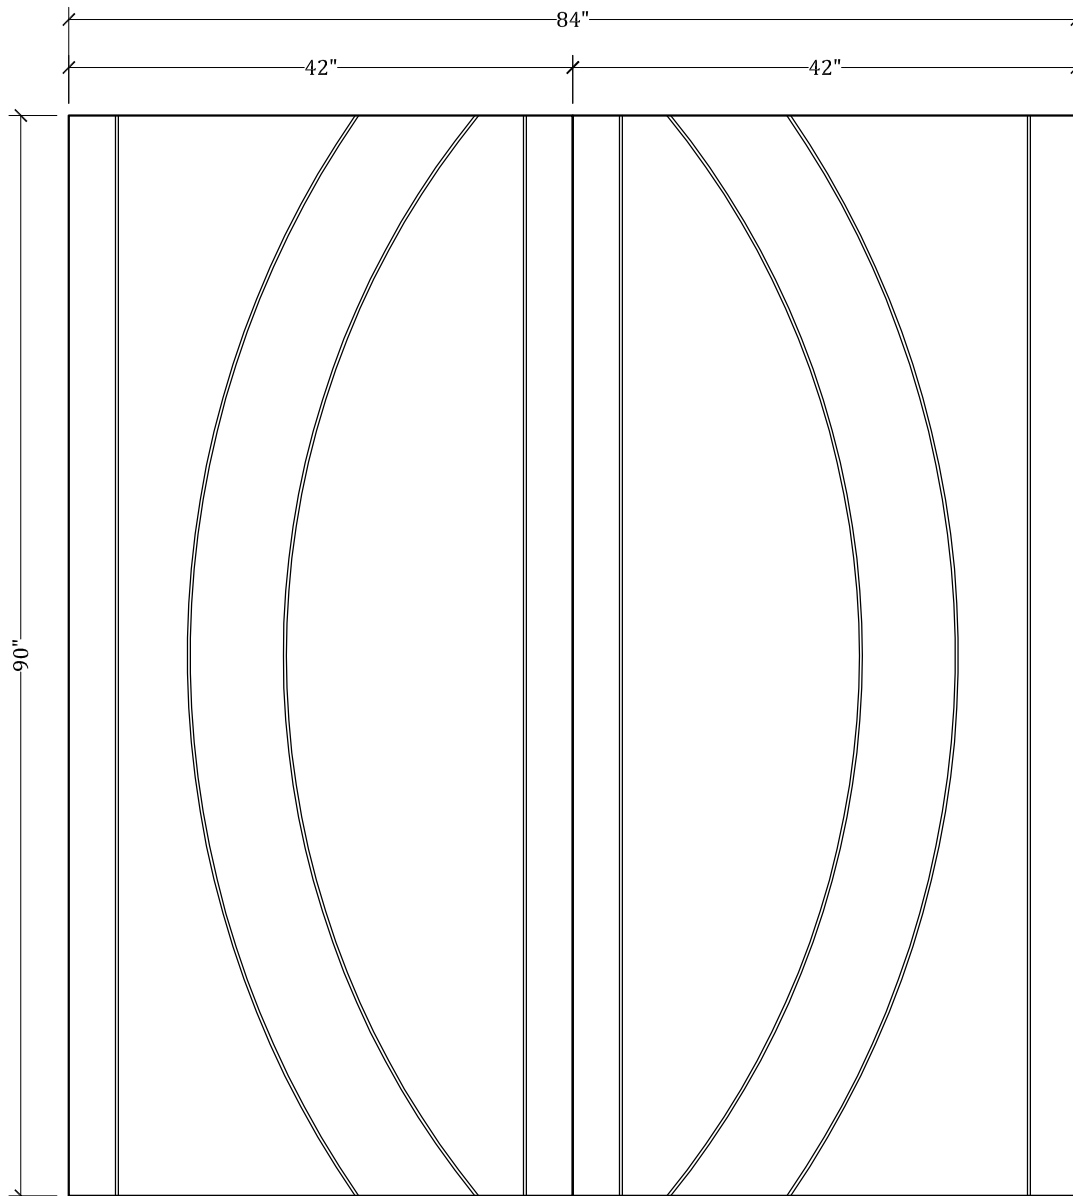

UPSTATE DOOR®

FINE DOOR SOLUTIONS... ONE SOURCE

*Layout 0009 Flush Double
with Custom V-Groove Pattern*

*Our Distinctive Solutions Line is Fully Custom and Made to Order
to Your Exact Specifications.*

*Distinctive Exterior Standard Stiles/Top Rail Are 5-1/2", But Can Be
Altered.*

Exact Specifications May be limited Due to Design Requirements.

For more assistance, please contact one of our customer service representatives
1-800-570-8283

sales@upstatedoor.com

www.upstatedoor.com