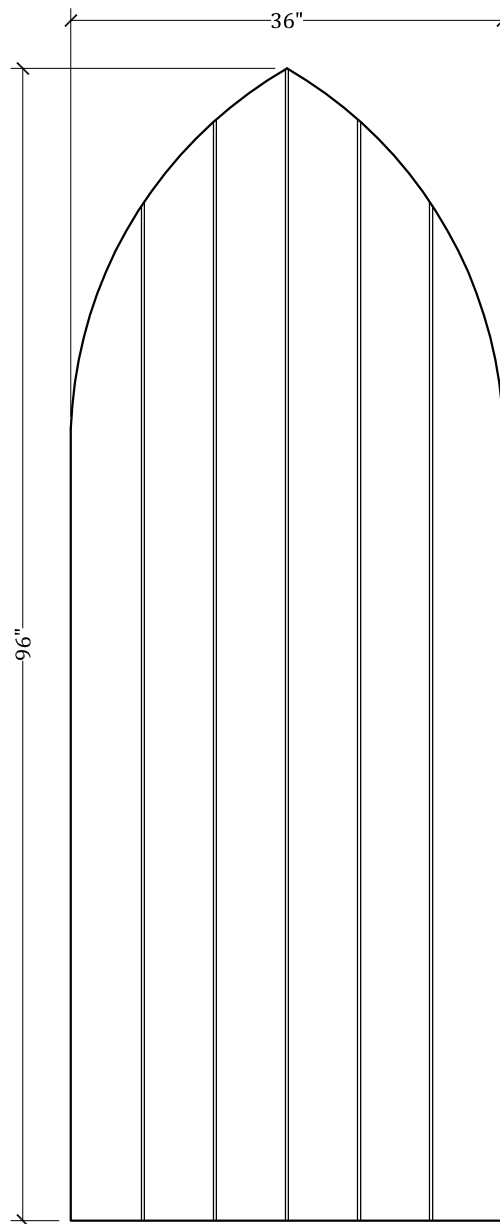

UPSTATE DOOR®

FINE DOOR SOLUTIONS... ONE SOURCE

*Layout 0014 Flush
with Gothic Top and V-Grooves*

*Our Distinctive Solutions Line is Fully Custom and Made to Order
to Your Exact Specifications.*

*Distinctive Exterior Standard Stiles/Top Rail Are 5-1/2", But Can Be
Altered.*

Exact Specifications May be limited Due to Design Requirements.

For more assistance, please contact one of our customer service representatives
1-800-570-8283

sales@upstatedoor.com

www.upstatedoor.com