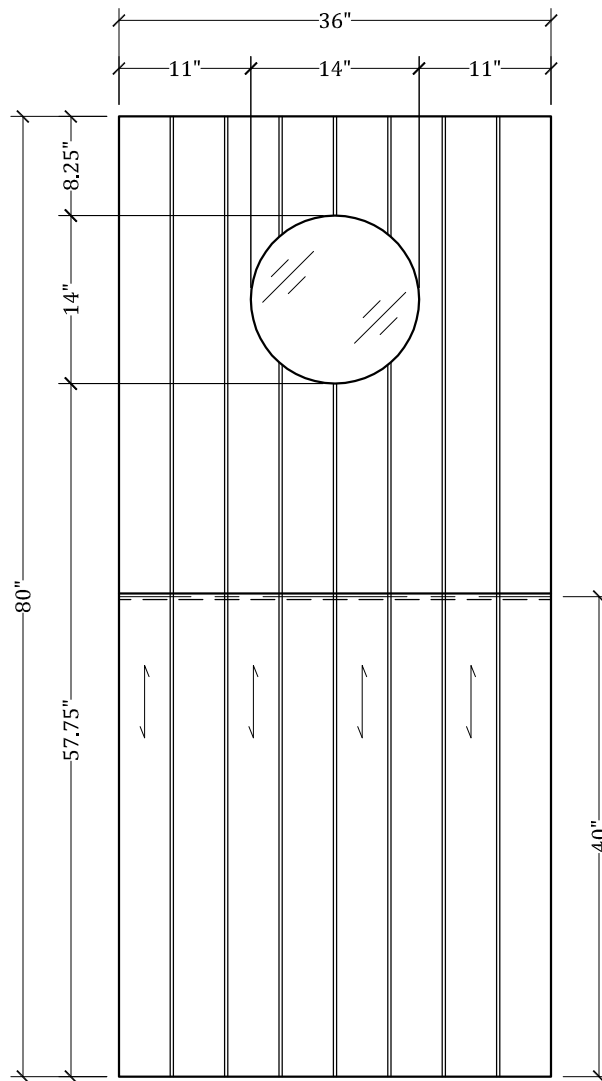

UPSTATE DOOR

FINE DOOR SOLUTIONS... ONE SOURCE

Layout 0033 Flush with V-Grooves
and Full Glass Circular Porthole
Dutch Door

*Our Distinctive Solutions Line is Fully Custom and Made to Order
to Your Exact Specifications.*

*Distinctive Exterior Standard Stiles/Top Rail Are 5-1/2", But Can Be
Altered.*

Exact Specifications May be limited Due to Design Requirements.

1-800-570-8283

For more assistance, please contact one of our customer service representatives
sales@upstatedoor.com