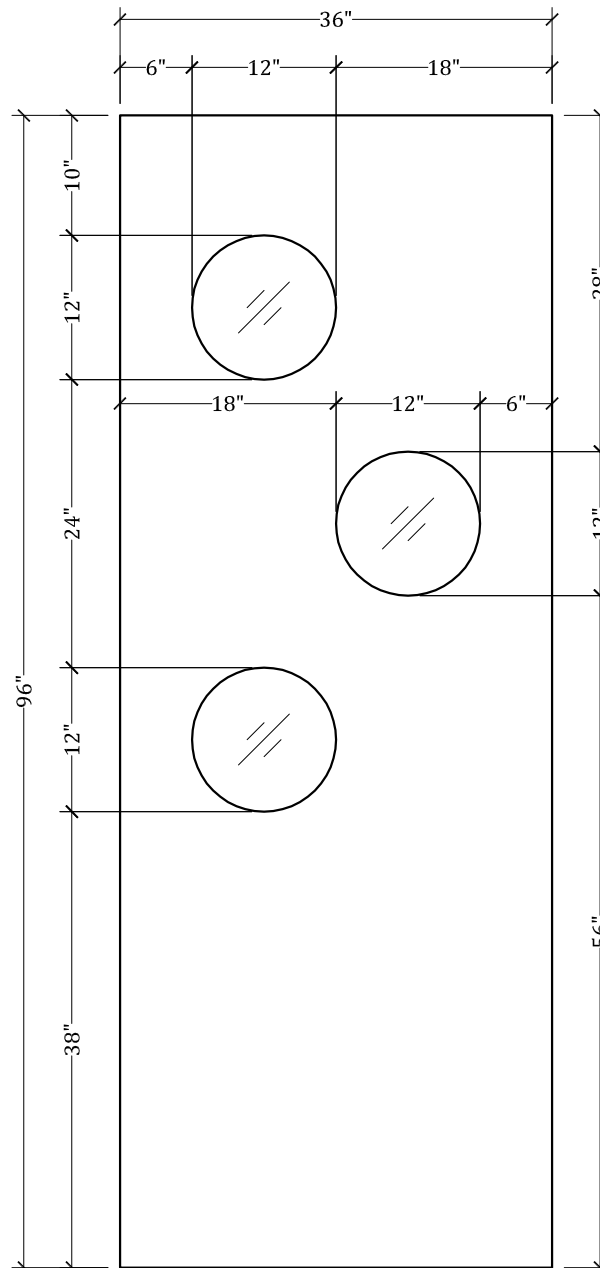

UPSTATE DOOR

FINE DOOR SOLUTIONS... ONE SOURCE

Layout 0036 Flush with Three
Individual Glass Circular Offset
Portholes

*Our Distinctive Solutions Line is Fully Custom and Made to Order
to Your Exact Specifications.*

*Distinctive Exterior Standard Stiles/Top Rail Are 5-1/2", But Can Be
Altered.*

Exact Specifications May be limited Due to Design Requirements.

For more assistance, please contact one of our customer service representatives
1-800-570-8283