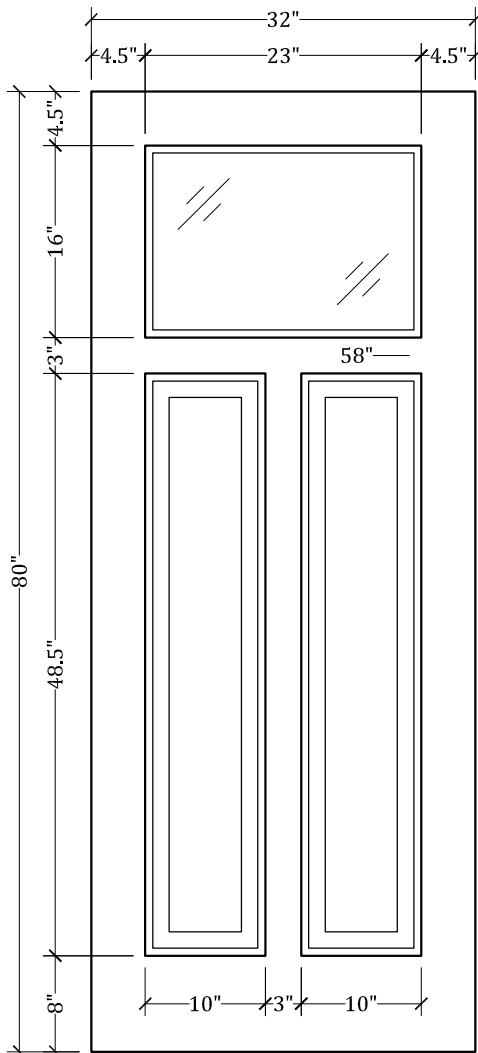

UPSTATE DOOR

FINE DOOR SOLUTIONS... ONE SOURCE

Layout 2110 Full Lite/Two
Panel
(Square Top/Square Glass)

Minimum Width Available is 24" for this Layout

Distinctive Exterior Standard Stiles/Top Rail Are 5-1/2"

*Please View Our Specification Section to View Our Sizing Parameters
for Our Classics Line.*

For more assistance, please contact one of our customer service representatives
1-800-570-8283

sales@upstatedoor.com

www.upstatedoor.com