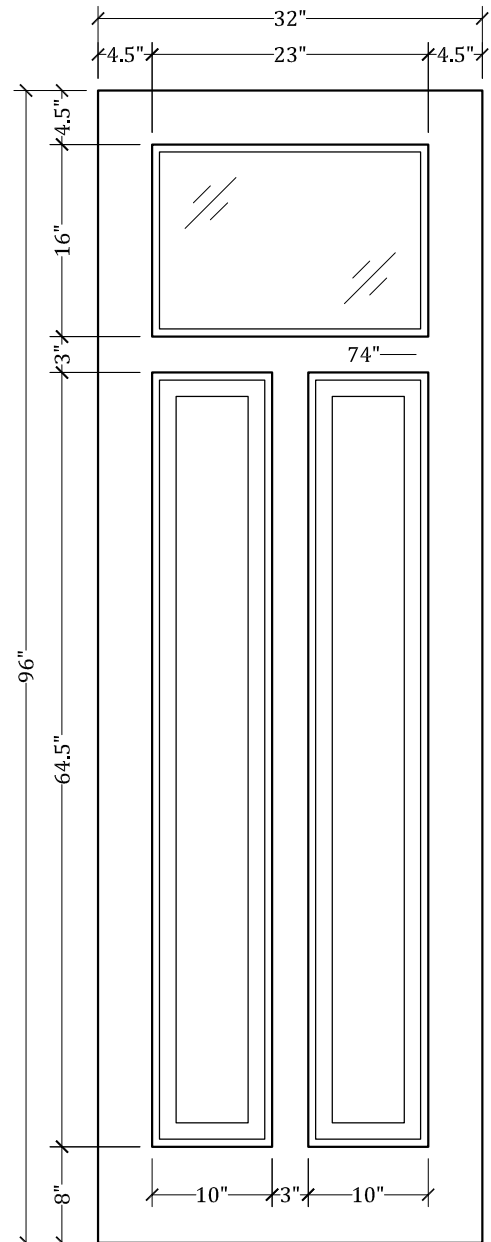

UPSTATE DOOR

FINE DOOR SOLUTIONS... ONE SOURCE

Layout 2110 Full Lite/Two
Panel
(Square Top/Square Glass)

Minimum Width Available is 24" for this Layout

Distinctive Exterior Standard Stiles/Top Rail Are 5-1/2"

*Please View Our Specification Section to View Our Sizing Parameters
for Our Classics Line.*

For more assistance, please contact one of our customer service representatives
1-800-570-8283

sales@upstatedoor.com

www.upstatedoor.com