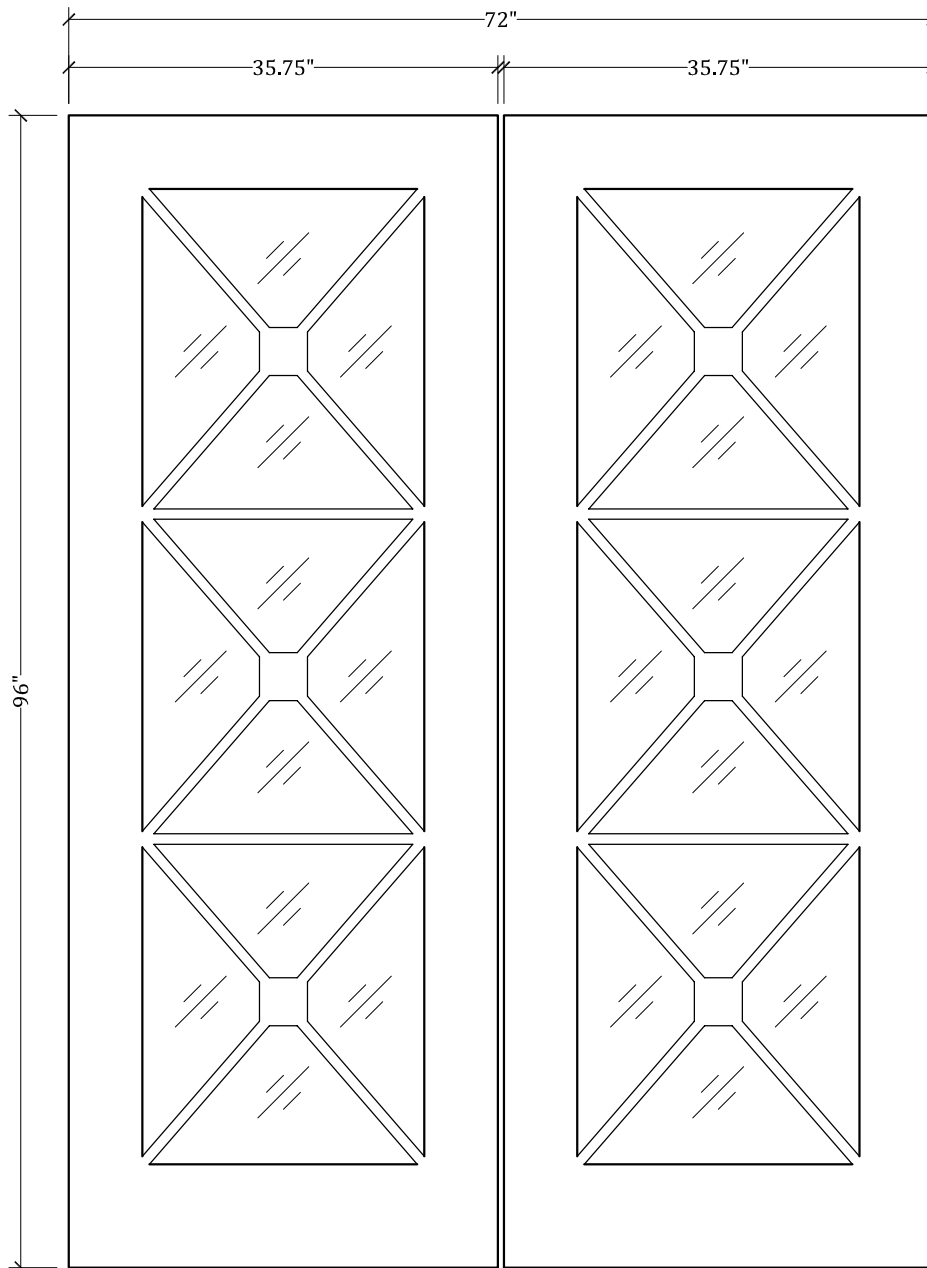

UPSTATE DOOR®

FINE DOOR SOLUTIONS... ONE SOURCE

Multi-Unit Layout 1006

*Our Distinctive Solutions Line is Fully Custom and Made to Order
to Your Exact Specifications.*

*Distinctive Exterior Standard Stiles/Top Rail Are 5-1/2", But Can Be
Altered.*

Exact Specifications May be limited Due to Design Requirements.

1-800-570-8283

sales@upstatedoor.com

www.upstatedoor.com