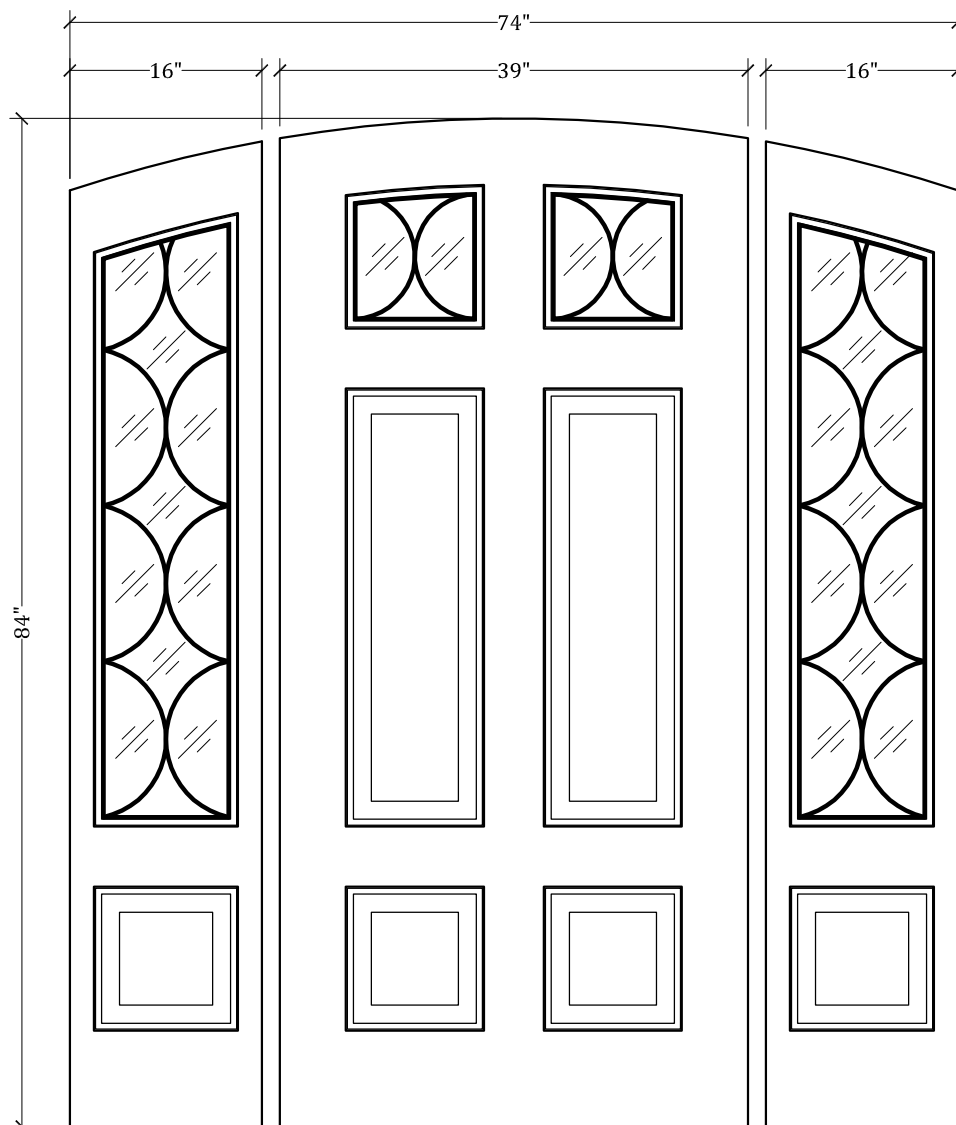

UPSTATE DOOR

FINE DOOR SOLUTIONS... ONE SOURCE

Multi-Unit Layout 1036

*Our Distinctive Solutions Line is Fully Custom and Made to Order
to Your Exact Specifications.*

*Distinctive Exterior Standard Stiles/Top Rail Are 5-1/2", But Can Be
Altered.*

Exact Specifications May be limited Due to Design Requirements.

For more assistance, please contact one of our customer service representatives

1-800-570-8283

sales@upstatedoor.com

www.upstatedoor.com