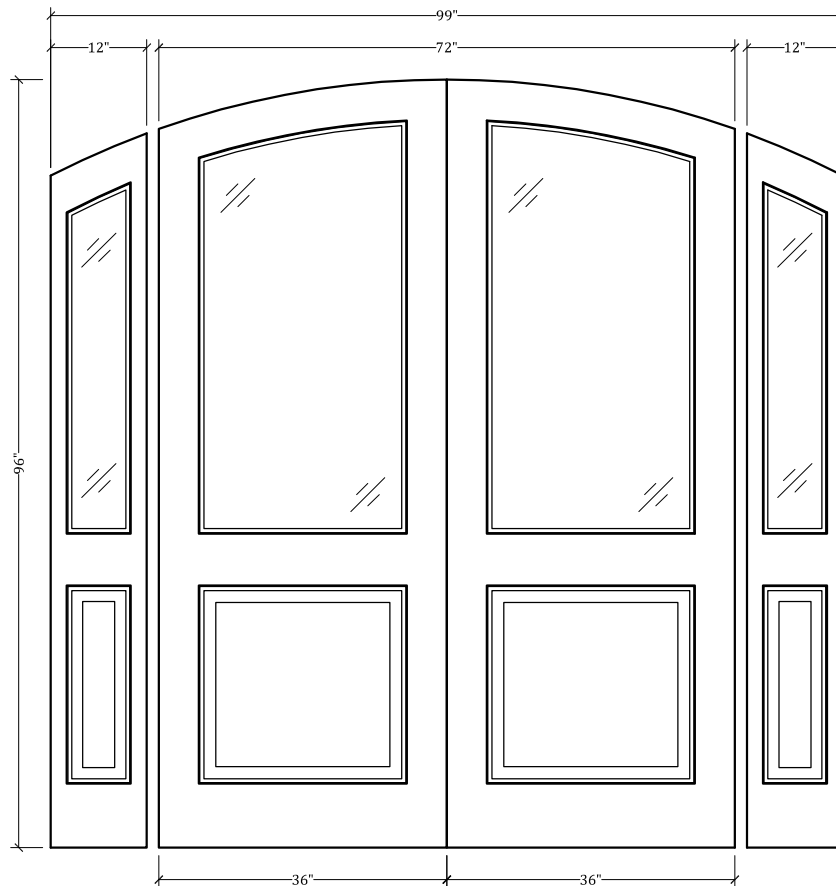

UPSTATE DOOR®

FINE DOOR SOLUTIONS... ONE SOURCE

Multi-Unit Layout 1043

*Our Distinctive Solutions Line is Fully Custom and Made to Order
to Your Exact Specifications.*

*Distinctive Exterior Standard Stiles/Top Rail Are 5-1/2", But Can Be
Altered.*

Exact Specifications May be limited Due to Design Requirements.

For more assistance, please contact one of our customer service representatives
1-800-570-8283

sales@upstatedoor.com

www.upstatedoor.com