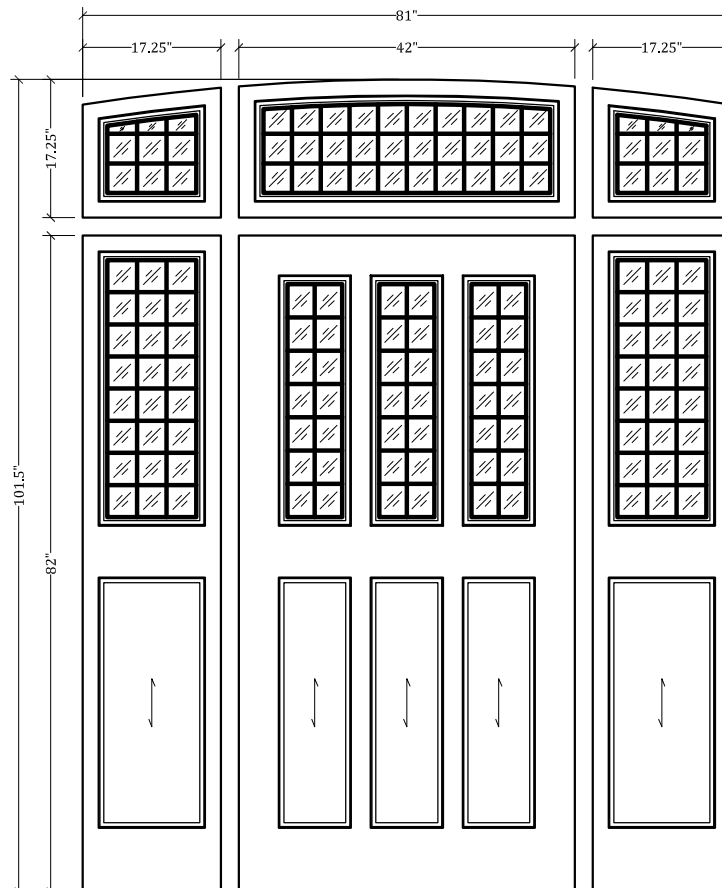

UPSTATE DOOR®

FINE DOOR SOLUTIONS... ONE SOURCE

Multi-Unit Layout 1048

*Our Distinctive Solutions Line is Fully Custom and Made to Order
to Your Exact Specifications.*

*Distinctive Exterior Standard Stiles/Top Rail Are 5-1/2", But Can Be
Altered.*

Exact Specifications May be limited Due to Design Requirements.

For more assistance, please contact one of our customer service representatives
1-800-570-8283

sales@upstatedoor.com

www.upstatedoor.com