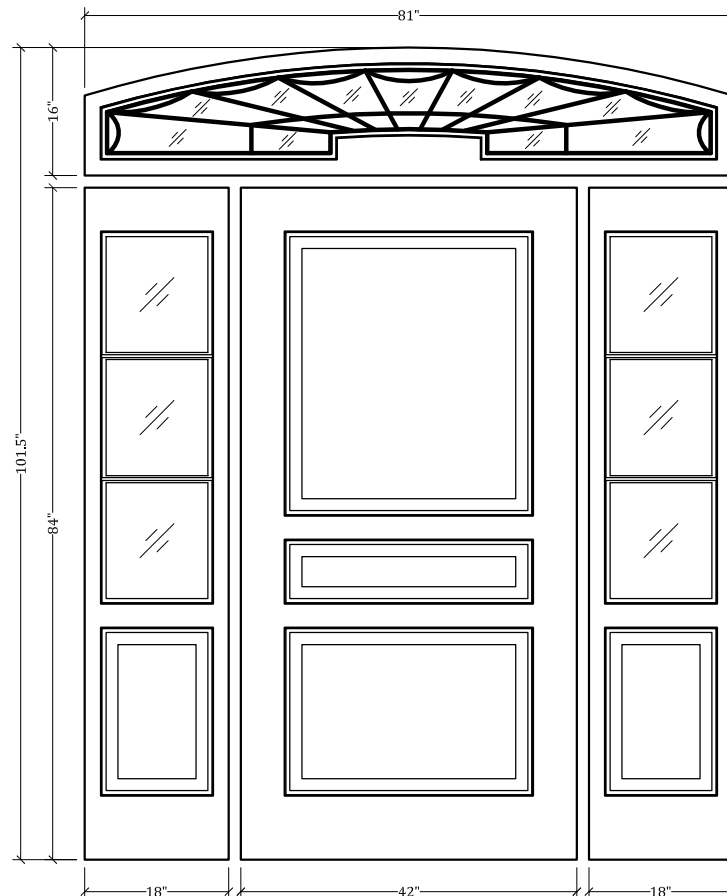

UPSTATE DOOR®

FINE DOOR SOLUTIONS... ONE SOURCE

Multi-Unit Layout 1049

*Our Distinctive Solutions Line is Fully Custom and Made to Order
to Your Exact Specifications.*

*Distinctive Exterior Standard Stiles/Top Rail Are 5-1/2", But Can Be
Altered.*

Exact Specifications May be limited Due to Design Requirements.

For more assistance, please contact one of our customer service representatives
1-800-570-8283

sales@upstatedoor.com

www.upstatedoor.com