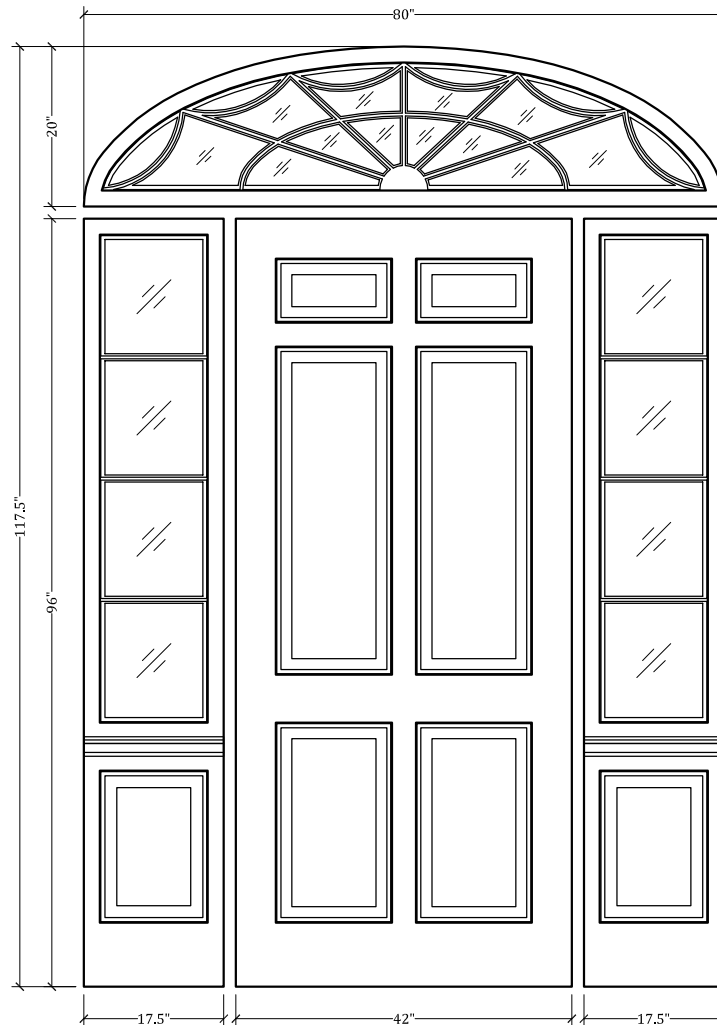

UPSTATE DOOR®

FINE DOOR SOLUTIONS... ONE SOURCE

Multi-Unit Layout 1051

*Our Distinctive Solutions Line is Fully Custom and Made to Order
to Your Exact Specifications.*

*Distinctive Exterior Standard Stiles/Top Rail Are 5-1/2", But Can Be
Altered.*

Exact Specifications May be limited Due to Design Requirements.

For more assistance, please contact one of our customer service representatives
1-800-570-8283

sales@upstatedoor.com

www.upstatedoor.com