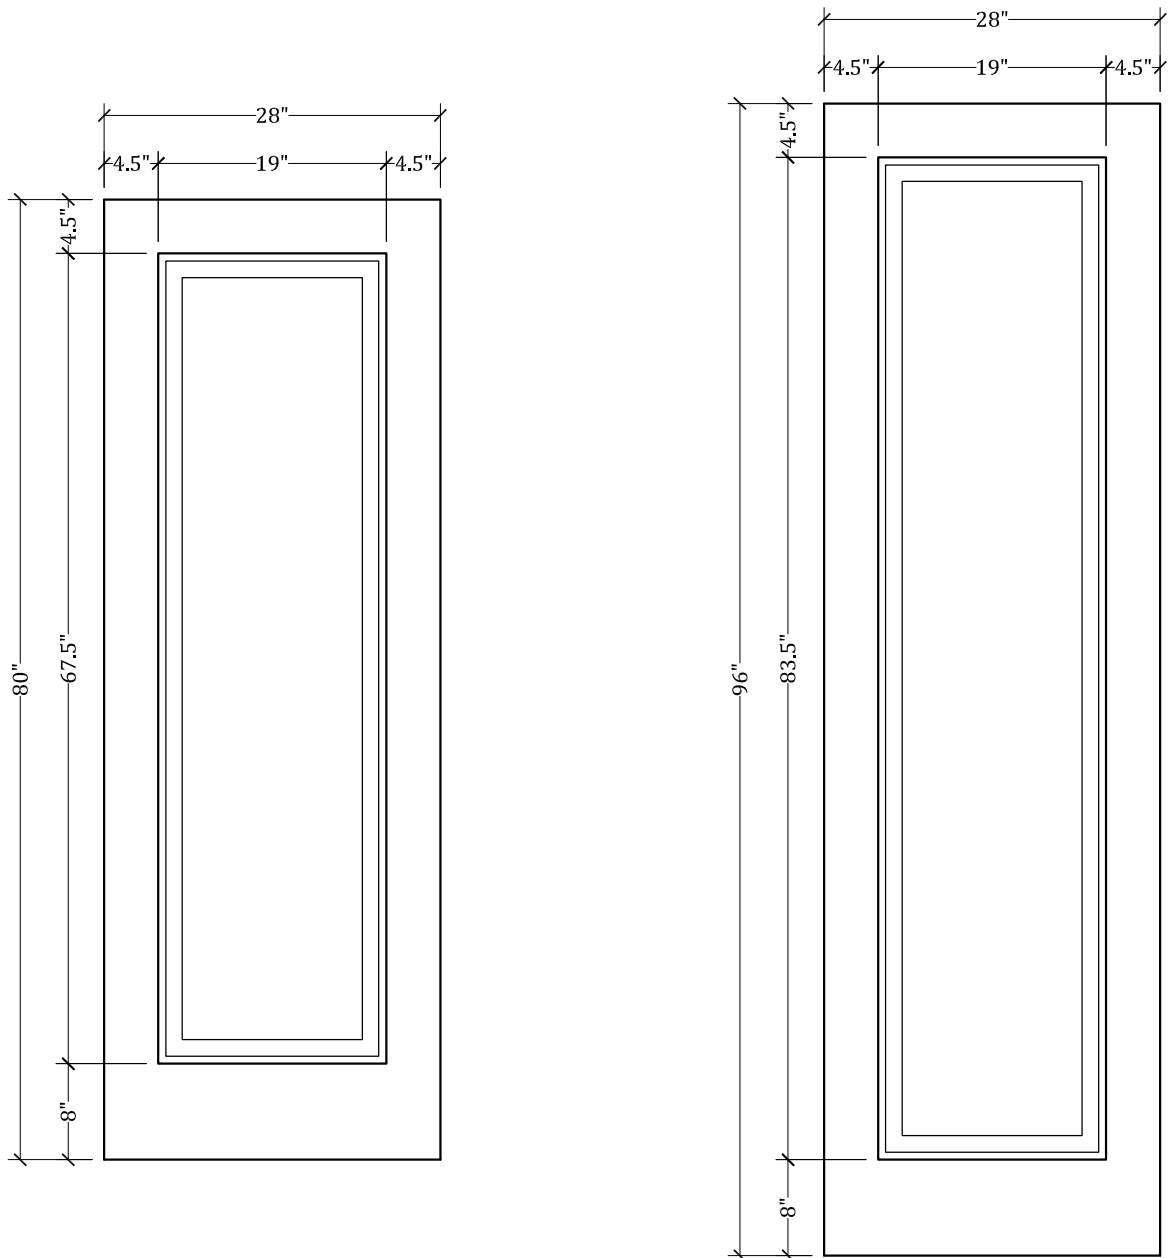

UPSTATE DOOR

FINE DOOR SOLUTIONS... ONE SOURCE

*Layout 1000 Full Panel
(Square Top/Square Panel)*

Minimum Width Available is 16" for this Layout

Distinctive Exterior Standard Stiles/Top Rail Are 5-1/2"

*Please View Our Specification Section to View Our Sizing Parameters
for Our Classics Line.*