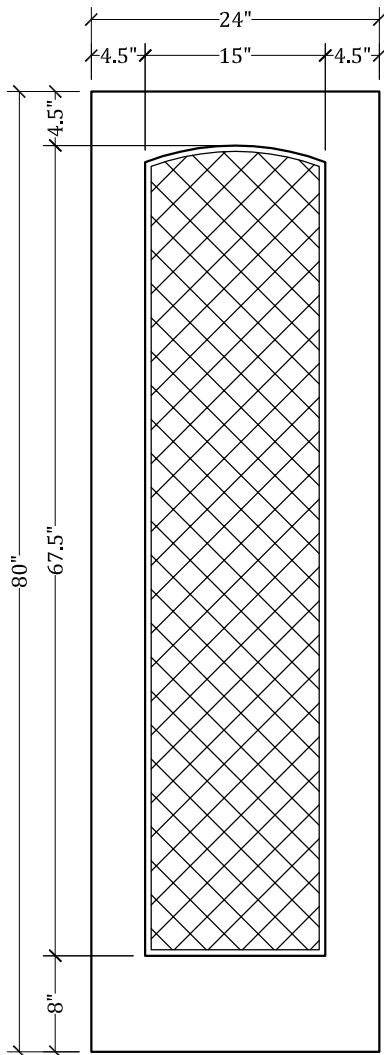

# UPSTATE DOOR

FINE DOOR SOLUTIONS... ONE SOURCE

*Layout 6000.1 Full Screen  
(Square Top/Arched Screen)*

*Minimum Width Available is 16" for this Layout*

*Please View Our Specification Section to View Our Sizing Parameters  
for Our Classics Line.*