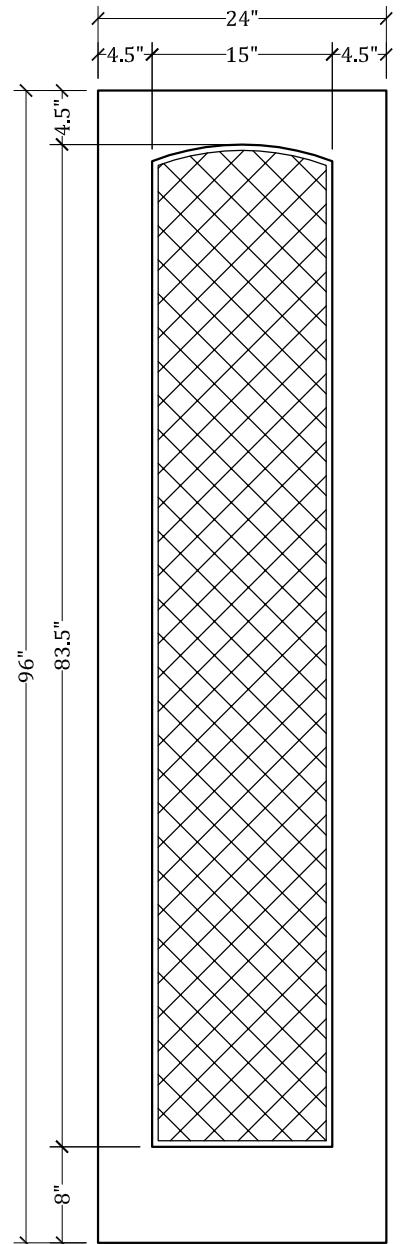

# UPSTATE DOOR

FINE DOOR SOLUTIONS... ONE SOURCE

*Layout 6000.1 Full Screen  
(Square Top/Arched Screen)*

*Minimum Width Available is 16" for this Layout*

*Please View Our Specification Section to View Our Sizing Parameters  
for Our Classics Line.*