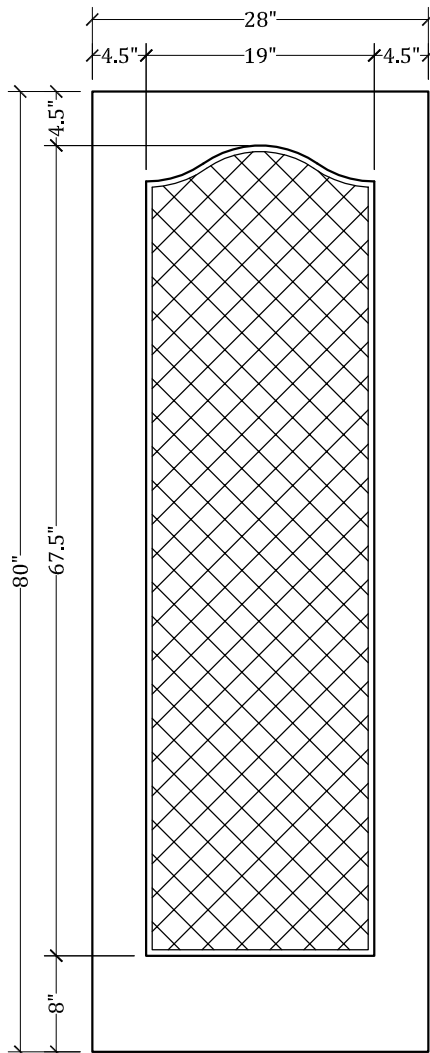

UPSTATE DOOR

FINE DOOR SOLUTIONS... ONE SOURCE

*Layout 6000.5 Full Screen
(Square Top/French Curve
Screen)*

Minimum Width Available is 20" for this Layout

*Please View Our Specification Section to View Our Sizing Parameters
for Our Classics Line.*