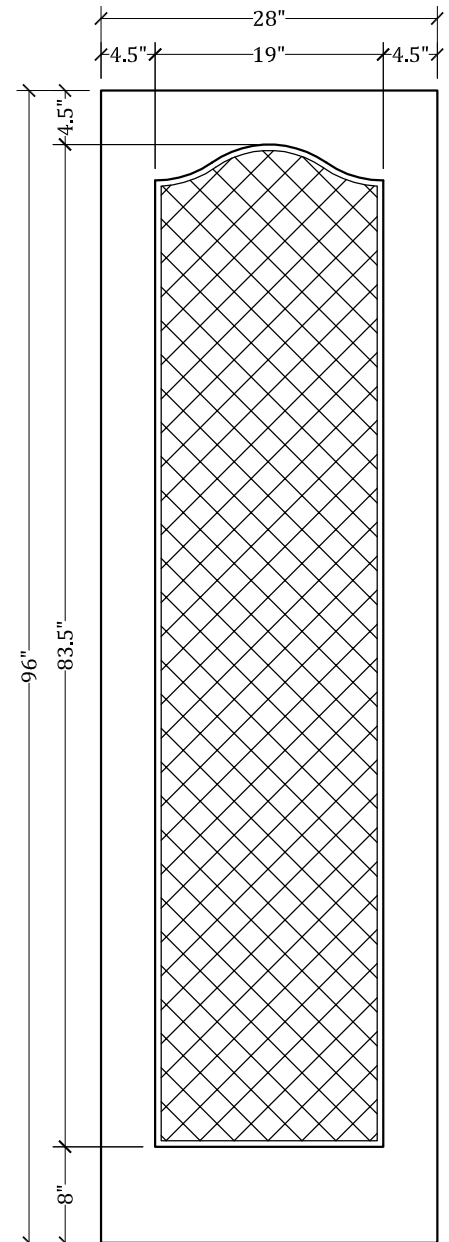

UPSTATE DOOR

FINE DOOR SOLUTIONS... ONE SOURCE

*Layout 6000.5 Full Screen
(Square Top/French Curve
Screen)*

Minimum Width Available is 20" for this Layout

*Please View Our Specification Section to View Our Sizing Parameters
for Our Classics Line.*