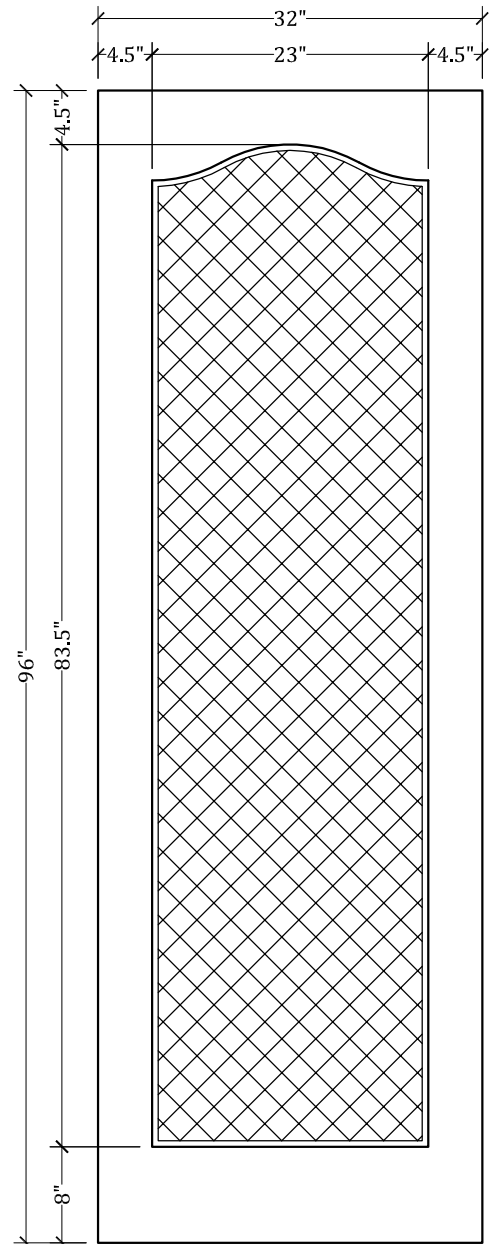

UPSTATE DOOR

FINE DOOR SOLUTIONS... ONE SOURCE

*Layout 6000.5 Full Screen
(Square Top/French Curve
Screen)*

Minimum Width Available is 20" for this Layout

*Please View Our Specification Section to View Our Sizing Parameters
for Our Classics Line.*