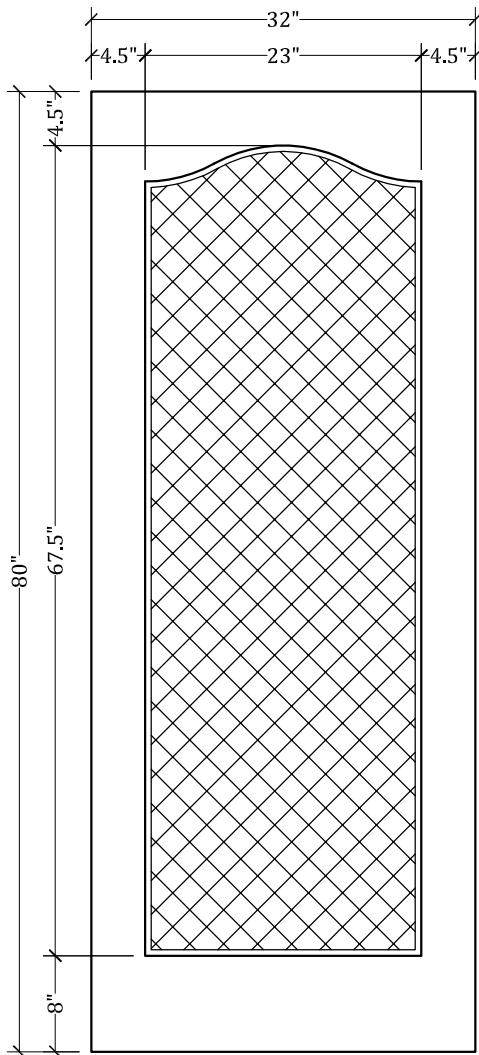

UPSTATE DOOR

FINE DOOR SOLUTIONS... ONE SOURCE

*Layout 6000.5 Full Screen
(Square Top/French Curve
Screen)*

Minimum Width Available is 20" for this Layout

*Please View Our Specification Section to View Our Sizing Parameters
for Our Classics Line.*